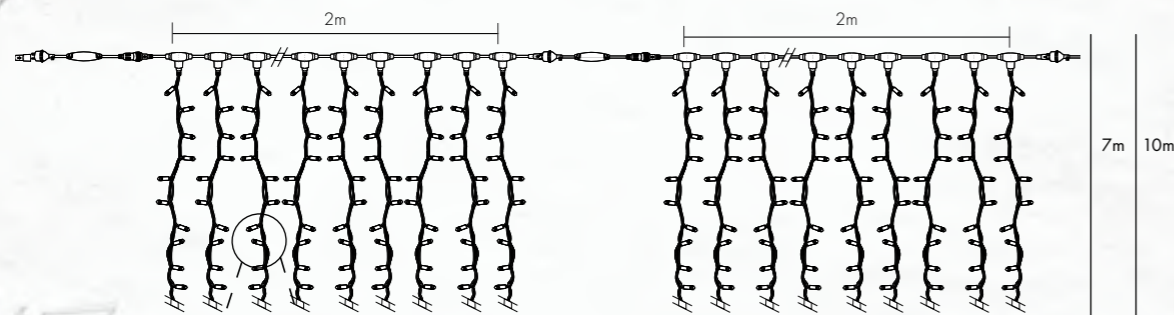

## Slow Full Flash Curtain Light ILMEX-LED

2m 1 section 230V Rubber Cable

High Quality  
Transparent Capsule

CONNEXION PLUS