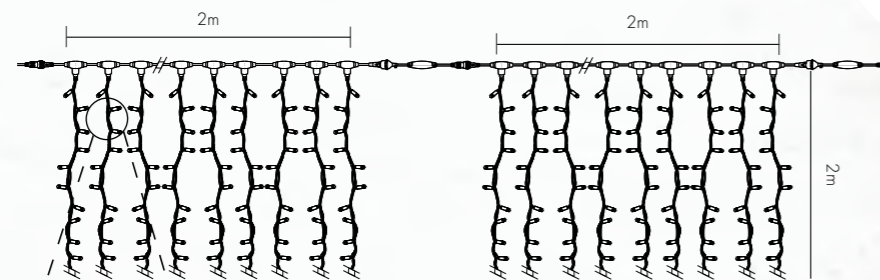

High Quality
Transparent Capsule

Product details

The best, most competitive solution for decorating and lighting large areas with the shortest installation times. Perfect for interior and exterior installations that are out of reach.

With a resolution of 10x10cm, H03VH7-H cable, its 3mm DIP LED is arranged evenly over the entire surface.

4004857	2x2m	20	400LEDs	10cm	220-240V/50Hz	80W	3uds/6m	☐
4003846	2x2m	20	400LEDs	10cm	220-240V/50Hz	80W	3uds/6m	☒

Pack: 10uds/14kg/52 x 42 x 32cm

Accessories (not included) (more on page 214)

Adaptor to power supply

Colour: White   Colour: Transparent
Reference: 4003166   Reference: 4004844

Power supply

Length: 1,5m	Length: 1,5m	Length: 1,5m	Length: 1,5m
Voltage: 220-240V/50Hz; output 24V	Voltage: 220-240V/50Hz; output 24V	Voltage: 220-240V/50Hz; output 24V	Voltage: 220-240V/50Hz; output 24V
Power: 35W	Power: 100W	Power: 150W	Power: 240W
Plug: European	Plug: European	Plug: European	Plug: European
Reference: 4007282	Reference: 4007284	Reference: 4007286	Reference: 4006600