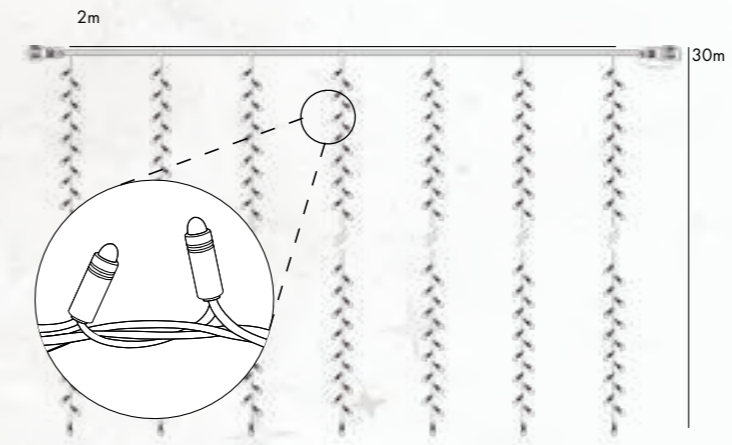

Flashing Ceiling Cluster Curtain Light ILMEX-LED

2m 1 section 230V Rubber Cable

High Quality
Premium Quality
Transparent Capsule