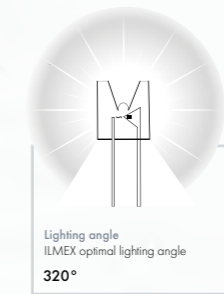

# Rope Light ILMEX-LED

Transparent Tube 230V 1m Steady lights

Horizontal LED  
Smooth Texture

↔ Ø 13 mm x 50m ✂ 1m ⚙ 36 LEDs/m

🔌 27,7 mm ⚡ 220-240 V/50 Hz 📦 3,6W/m ➡ 100m

Horizontal conical LED

27,7 mm

Lighting angle  
ILMEX optimal lighting angle  
320°