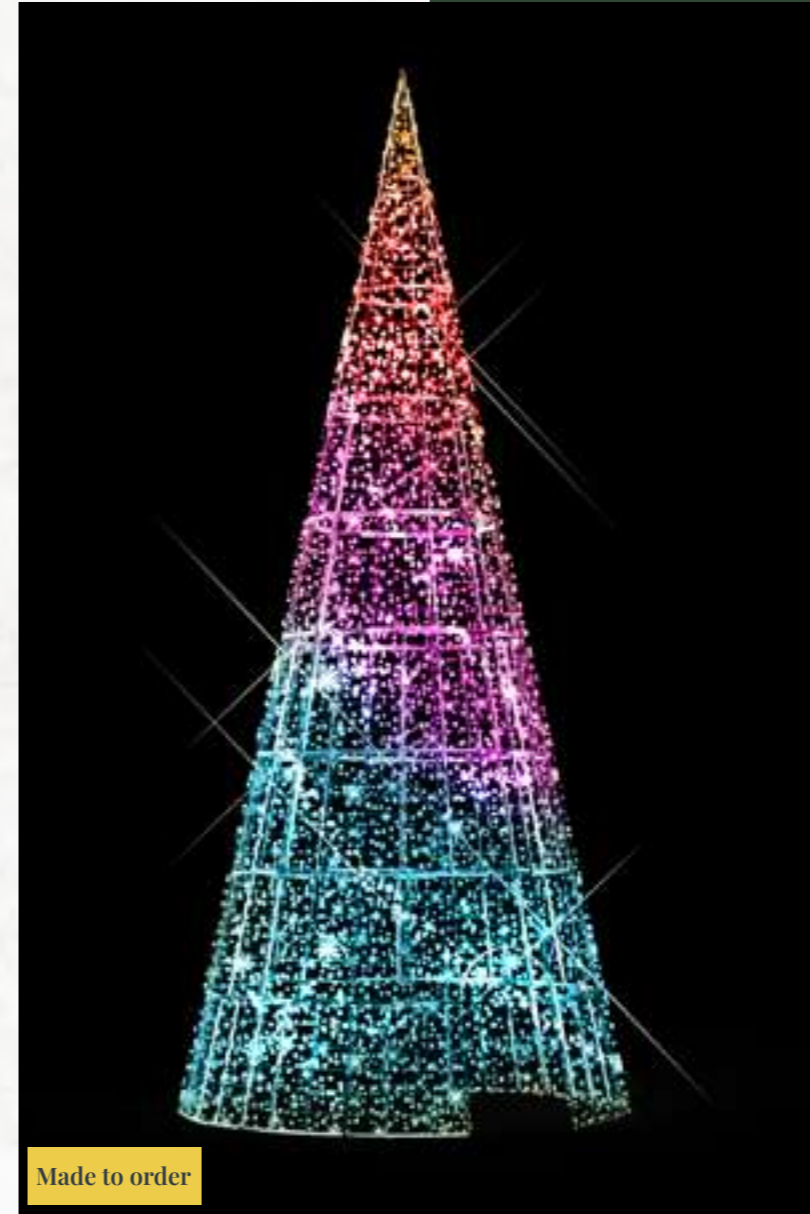

Pixel Cone Tree

3007057

- ●
- ↔ 6,40m ★ Pixel ⚡ 6360W
- ⚡ 16m ↻ 6,40m ⚖ 2257,86kg

3007059

- ●
- ↔ 7,20m ★ Pixel ⚡ 7800W
- ⚡ 18m ↻ 7,20m ⚖ 2793,30kg

3007061

- ●
- ↔ 8m ★ Pixel ⚡ 9420W
- ⚡ 20m ↻ 8m ⚖ 3363,17kg

Made to order

Product details

Conical walkthrough arched fir tree made of high-quality heavy-duty aluminium, designed for quick assembly and dismantling. This item is lit with RGB pixel technology to provide an unequalled degree of versatility and projection quality in decorative lighting. The larger the scale, the bigger the projection screen — a key factor when considering the effect. We offer a light show synchronised with your selected music, so the decoration's wow effect is assured.