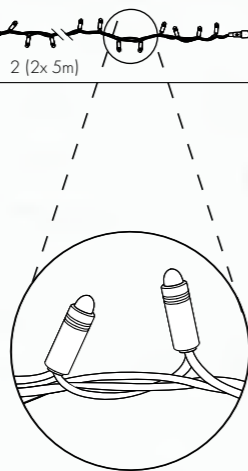

### Product details

The most traditional and versatile format. Made of H03RN-F rubber cable and 3mm DIP LED, it offers a unique combination of robustness for installation on trees or other rough surfaces and low voltage for installations within reach.