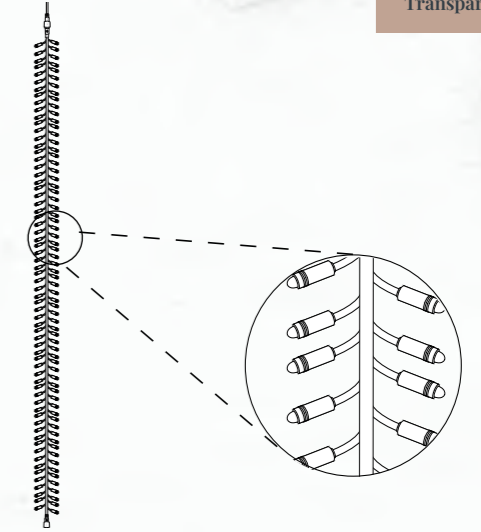

High Quality
Transparent Capsule