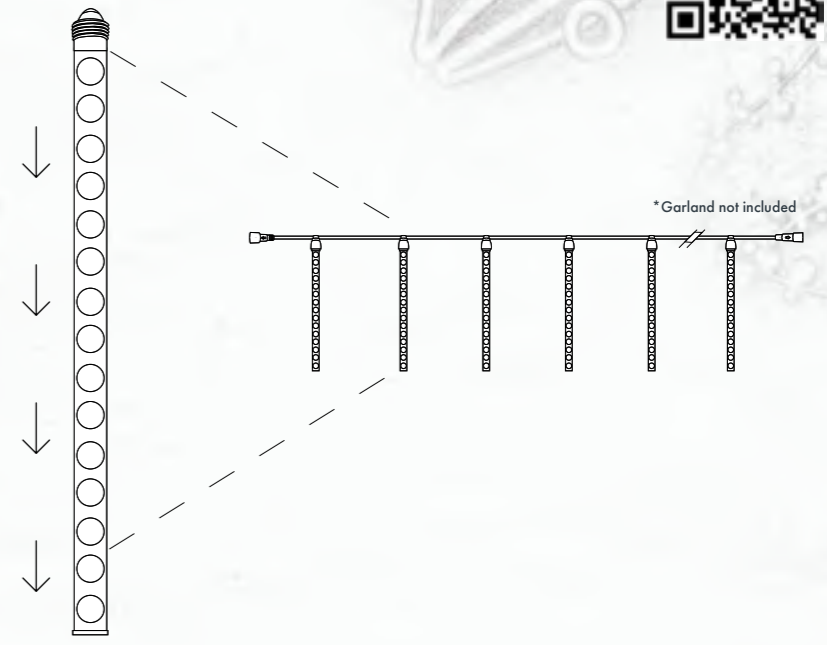

Snow Tube E-14 230V

Product details

This item provides any installation with subtle movement in an easy, simple way, thanks to its built-in E-14 screw thread. You can interweave it in light features or create a wheel feature with this layout.