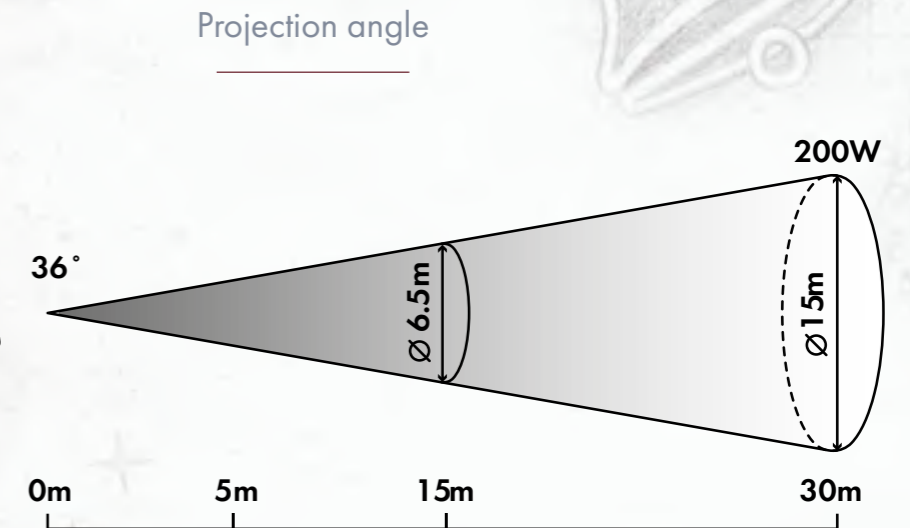

Projections

Technical specifications

Input Voltage: AC110V/240V, 50~60Hz	Light Source: 1 pcs OSRAM LED 200W White
Max Power: 220W	LED life: 50000 hours
Color Temperature: 6500-7000K	Beam Angle: 28°36°48° (Optional)
Light Spot: Circle/Splice Square	Dimmer: 0~100% linear dimmer
DMX Channel: 6CH	Cooling system: Fan wind cooling
Display: LCD display	GOBO Wheel: 4pcs independent GOBOs, rotation with adjustable speed (logo C226/C200/C520/C299)
Focus: Manual Focusing function	Light source overheat protection and intelligent offline control mod
Smart off-line auto run mode, Pre-program the effects in the fixture and when it is power ON, it will play automatically	Temperature: Light Source's temperature is monitored real time
Angle adjust: (Up/Down) 180°	Inner electronics with moisture-proof protection
Working environment: -25°H+35°	Housing body: die cast aluminum body
Waterproof IP rate: IP 65	G.W: 10 kg
Carton size: 450x260x400mm (1in1)