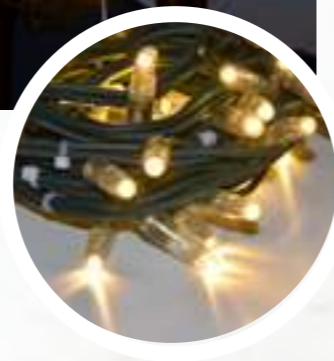

String Light ILMEX-LED

20m 4 sections 230V Steady Light Rubber Cable

High Quality
Transparent Capsule

↔ 20m / 4 (4x5m) 200 (4 x 50) LEDs
10cm 220-240 V/50 Hz 16W Max 5uds / 100m

PLUS CONNECTION

4002768	LED	

Pack: 5 pcs/10.5kg/77 x 22 x 22cm

Product details

The most traditional and versatile format. Made of H03RN-F rubber cable with 3mm LED to assure a high level of watertightness for use under in all kinds of weather.

Its four 5 metre sections make assembly easier whenever long lengths are needed.

Accessories (not included) (more on page 214)

Power cord

- Length: 1,5m
  Voltage: 220-240V/50Hz
  Plug: European
  Reference: White cable* 4002972
- Length: 1,5m
  Voltage: 220-240V/50Hz
  Plug: European
  Reference: Black cable* 4003948
- Length: 1,5m
  Voltage: 220-240V/50Hz
  Plug: United Kingdom
  Reference: Black cable* 4002943
- Length: 1,5m
  Voltage: 220-240V/50Hz
  Plug: France
  Reference: White cable* 4003950