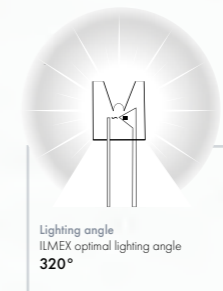

Barcode	LED	Lighting
4003126	LED	☒
4003128	LED	☒

📦 Pack: 50m/8,35kg/34 x 34 x 15cm

(more on page 214) Accessories (not included)

Adaptor to power supply

Colour: White
Reference: 4003158
Colour: Transparent
Reference: 4004846

Power supply

Length: 1,5m
Voltage: 220-240V/50Hz;
output 24V
Power: 35W
Plug: European
Reference: 4007282

Front connector

Reference: 4002988

Junction connector

Reference: 4002760

Shrinkwrap tube

Colour: Transparent
Reference: 4003132

End cap

Reference: 4002758