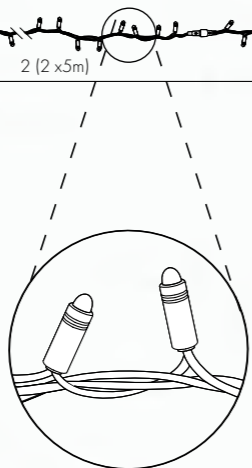

Slow Full Flash String Light ILMEX-LED

10m 2 sections 230V Rubber Cable

Bicolor Flashing String Light ILMEX-LED

20m 2 sections 230V Rubber Cable

High Quality
Transparent Capsule

↔ 10m / 2 (2 x 5m) 100 (2 x 50) LEDs
10cm 220-240 V/50 Hz 6W Max 20uds / 200m white

Product details

This is the most traditional and versatile format. Made with H03RN-F rubber cable and 3 mm DIP LEDs, it ensures a high level of waterproofing and can therefore be used in all types of weather conditions.

All the light points gently shimmer, subtly highlighting the lighting and letting it take a central role in a very natural way.

PLUS CONNECTION

4007244		
4007246		

Pack: 20 uds / 12,5kg / 52 x 38 x 26cm

High Quality
Transparent Capsule
White Flash

↔ 20m / 20 (2x10m) 200 (2 x 100) LEDs
10cm 230V 12W Max 15uds / 300m

Product details

This is the most traditional and versatile format. Made with H03RN-F rubber cable and 3 mm DIP LEDs, it combines high durability for installation in trees or on other rough surfaces with low voltage for easy, within-reach installation.

Thanks to the integrated technology, the same product allows you to enjoy either warm or cool decoration simply by changing the connector polarity, both featuring 20% pure white flash LEDs.

4007266		

Pack: 20 uds / 12,5kg / 52 x 38 x 26cm

▶ Accessories (not included) (more on page 214)

(more on page 214) (not included) Accessories ◀

Power cord

Length: 1,5m	Length: 1,5m	Length: 1,5m	Length: 1,5m
Voltage: 220-240V/50Hz	Voltage: 220-240V/50Hz	Voltage: 220-240V/50Hz	Voltage: 220-240V/50Hz
Plug: European	Plug: European	Plug: United Kingdom	Plug: France
Reference: White cable* 4002972	Reference: Black cable* 4003948	Reference: Black cable* 4002943	Reference: White cable* 4003950

GPL SWITCH control cable