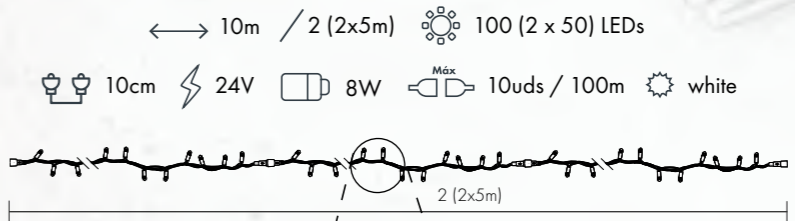

Flashing String Light ILMEX-LED

10m 2 sections 24V Rubber Cable

High Quality
Transparent Capsule
White Flash

Product details

The most traditional and versatile format. Made of H03RN-F rubber cable and 3mm DIP LED, it offers a unique combination of robustness for installation on trees or other rough surfaces and low voltage for installations within reach. It also creates a dynamic sensation thanks to the flash effect of 20% of its light points.

Despite being a low-voltage format, its reinforced capsule has been designed to project its light while assuring long-lasting use in exteriors.

4003242		
4003244		

Pack: 10pcs/9kg/47 x 42 x 17cm

► Accessories (not included) (more on page 214)

(more on page 214) (not included) Accessories ◀

Adaptor to power supply

Colour: White   Colour: Transparent
Reference: 4003166   Reference: 4004844

Adaptor to power supply

Colour: White   Colour: Transparent
Reference: 4003166   Reference: 4004844

Power supply

Length: 1,5m	Length: 1,5m	Length: 1,5m	Length: 1,5m
Voltage: 220-240V/50Hz; output 24V	Voltage: 220-240V/50Hz; output 24V	Voltage: 220-240V/50Hz; output 24V	Voltage: 220-240V/50Hz; output 24V
Power: 35W	Power: 100W	Power: 100W	Power: 240W
Plug: European	Plug: European	Plug: European	Plug: European
Reference: 4007282	Reference: 4007284	Reference: 4007286	Reference: 4006600

Power supply

Length: 1,5m	Length: 1,5m	Length: 1,5m	Length: 1,5m
Voltage: 220-240V/50Hz; output 24V	Voltage: 220-240V/50Hz; output 24V	Voltage: 220-240V/50Hz; output 24V	Voltage: 220-240V/50Hz; output 24V
Power: 240W	Power: 150W	Power: 100W	Power: 35W
Plug: European	Plug: European	Plug: European	Plug: European
Reference: 4006600	Reference: 4007286	Reference: 4007284	Reference: 4007282