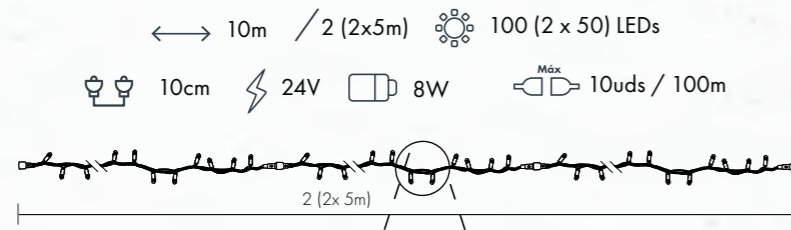

String Light ILMEX-LED

10m 2 sections 24V Steady lights Rubber Cable

High Quality
Transparent Capsule

Product details

The most traditional and versatile format. Made of H03RN-F rubber cable and 3mm DIP LED, it offers a unique combination of robustness for installation on trees or other rough surfaces and low voltage for installations within reach.

Despite being a low-voltage format, its reinforced capsule has been designed to project its light while assuring long-lasting use in exteriors.

4003238		
4003240		

Pack: 10pcs/9kg/47 x 42 x 17cm