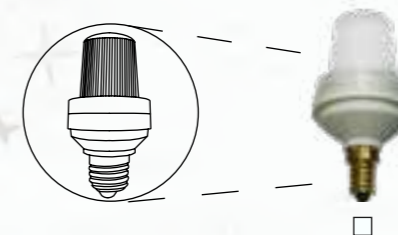

SMD Bulb ILMEX-LED E-14 8LEDs 230V

Code	Shape	Base	LEDs	Voltage	Power	LED Type
4003619	Cup	E-14	8LEDs	220-240V/50Hz	1W/1,1VA	LED

Pack: 250 uds/9kg/52x26x40cm