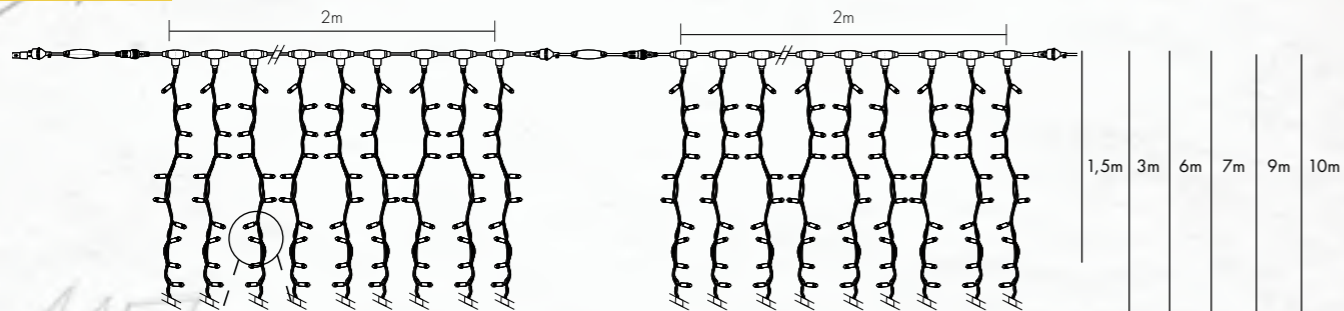

## Curtain Light ILMEX-LED

2m 1 section 230V Steady lights Rubber Cable

High Quality  
Transparent Capsule