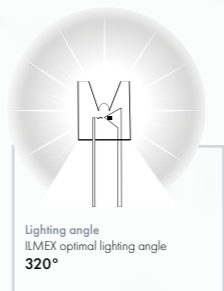

Product details

High quality, robust LED light thread, 13mm, with anti-UV PVC covering and horizontal conical LED for a wide projection angle. Flash effect for dynamism and movement.

Perfect for installations at heights that are out of reach. Available in various LED and covering colours.

📦 Pack: 51m/8,5kg/34 x 34 x 15cm

Accessories (not included) (more on page 214)

Power cord

Length: 1,5m
Voltage: 220-240V/50Hz
Plug: European
Reference: Gray cable* 4003070
Reference: White cable* 4003068

End cap

Reference: 4002758

Length: 1,5m
Voltage: 220-240V/50Hz
Plug: United Kingdom
Reference: Gray cable* 4002787

Junction connector

Reference: 4002760

Front connector

Reference: 4002988

Shrinkwrap tube

Colour: Transparent
Reference: 4003132