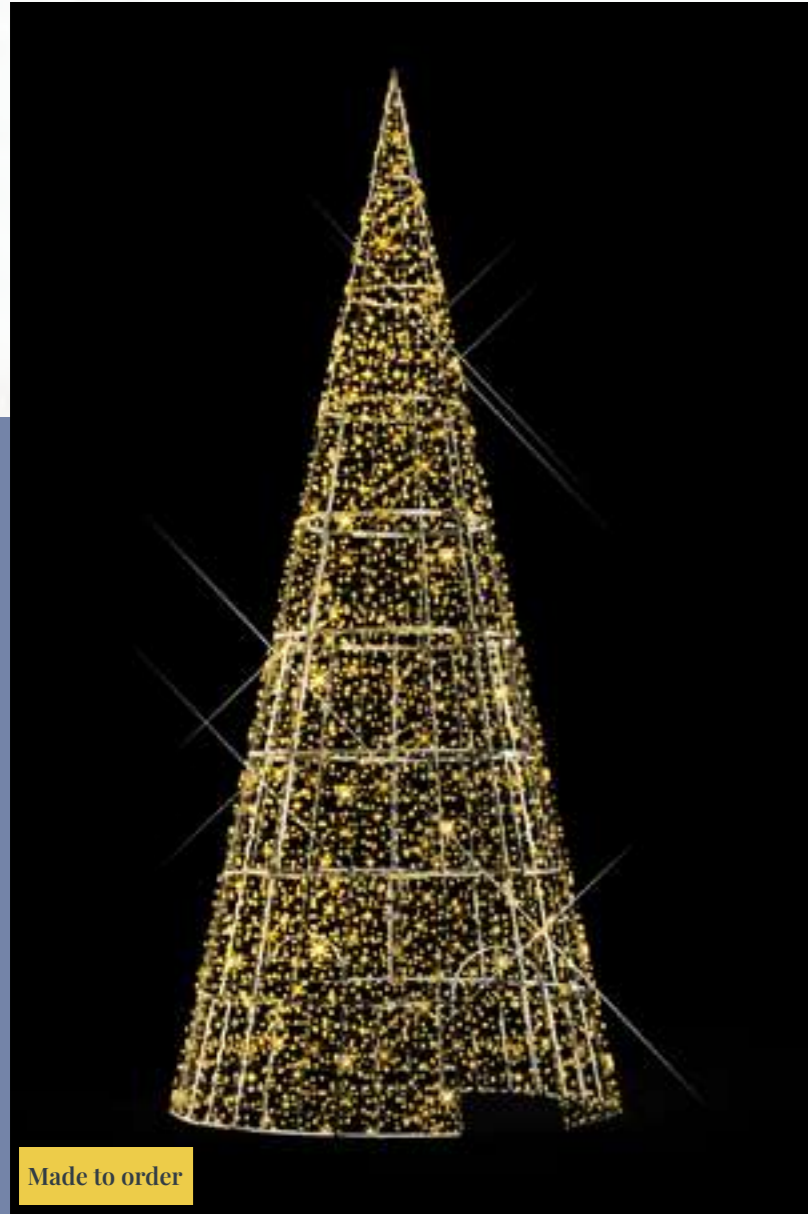

DMX Cone Tree

3007063

- ●
- ↔ 6,40m ★ DMX ⚡ 2838,15W
- ⚡ 16m ↻ 6,40m ⚖ 2257,86kg

3007065

- ●
- ↔ 7,20m ★ DMX ⚡ 3480,75W
- ⚡ 18m ↻ 7,20m ⚖ 2793,30kg

3007067

- ●
- ↔ 8m ★ DMX ⚡ 4203,68W
- ⚡ 20m ↻ 8m ⚖ 3363,17kg

Made to order

Product details

Conical walkthrough arched fir tree made of high-quality heavy-duty aluminium, designed for quick assembly and dismantling. This fir tree features a DMX show to enable channels to be synchronised with music to create 360-degree experiences. As this is an item made to order, you can customise it with light features and decorative items or change the LED colour. Talk to your sales representative about all your available options.