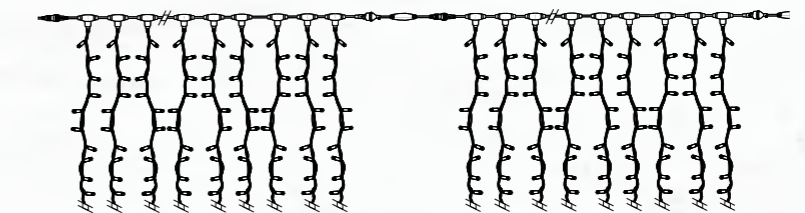

► Accessories (not included) (more on page 214)

RGBWW controller

Length: 1,5m

Voltage: 220-240V/ 50Hz

Reference: 4002564

*Remote control included for ease of use. It features 10 functions