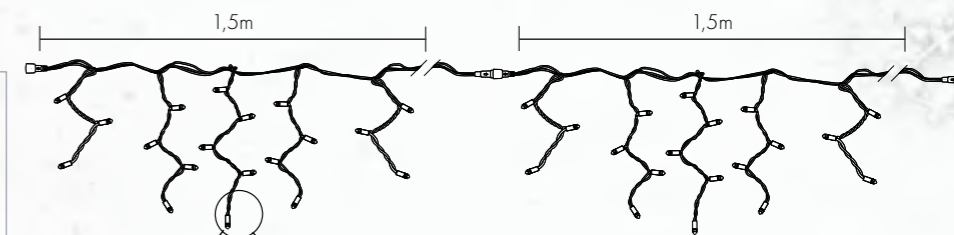

Haute Qualité
Capsule Transparente
Flash Blanc

Code	Length	Sections	LEDs	Length	Voltage	Power	LEDs/Section	Wiring	LED Type	Light Effect
4007268	3 x 1,2m (Max 1,2 / Min 0,6m)	2 [2 x 1,5m]	228 (2x114) LEDs	10cm	220-240V/50Hz	18W	10pcs/30m	6-8-10-12-10-11	LED	☀️

📦 Pack: 5 uds/9,1kg/62 x 26 x 25cm

(more on page 214) (not included) Accessories

GPL SWITCH control cable

Length: 1,5m
Voltage: 220-240V/50Hz
Plug: European
Reference: White cable* 4007270