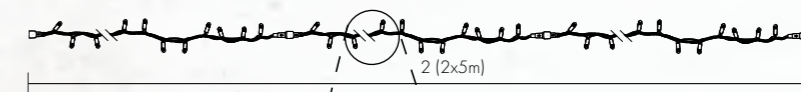

High Quality
Transparent Capsule
White Flash

↔ 10m / 2 (2x5m) 100 (2 x 50) LEDs
10cm 220-240 V/50 Hz 8W 15uds/150m Max white

PLUS CONNECTION

Reference	LED	Flash
4004045	LED	Flash
4003212	LED	Flash
4006589	LED	Flash
4007299	LED	Flash