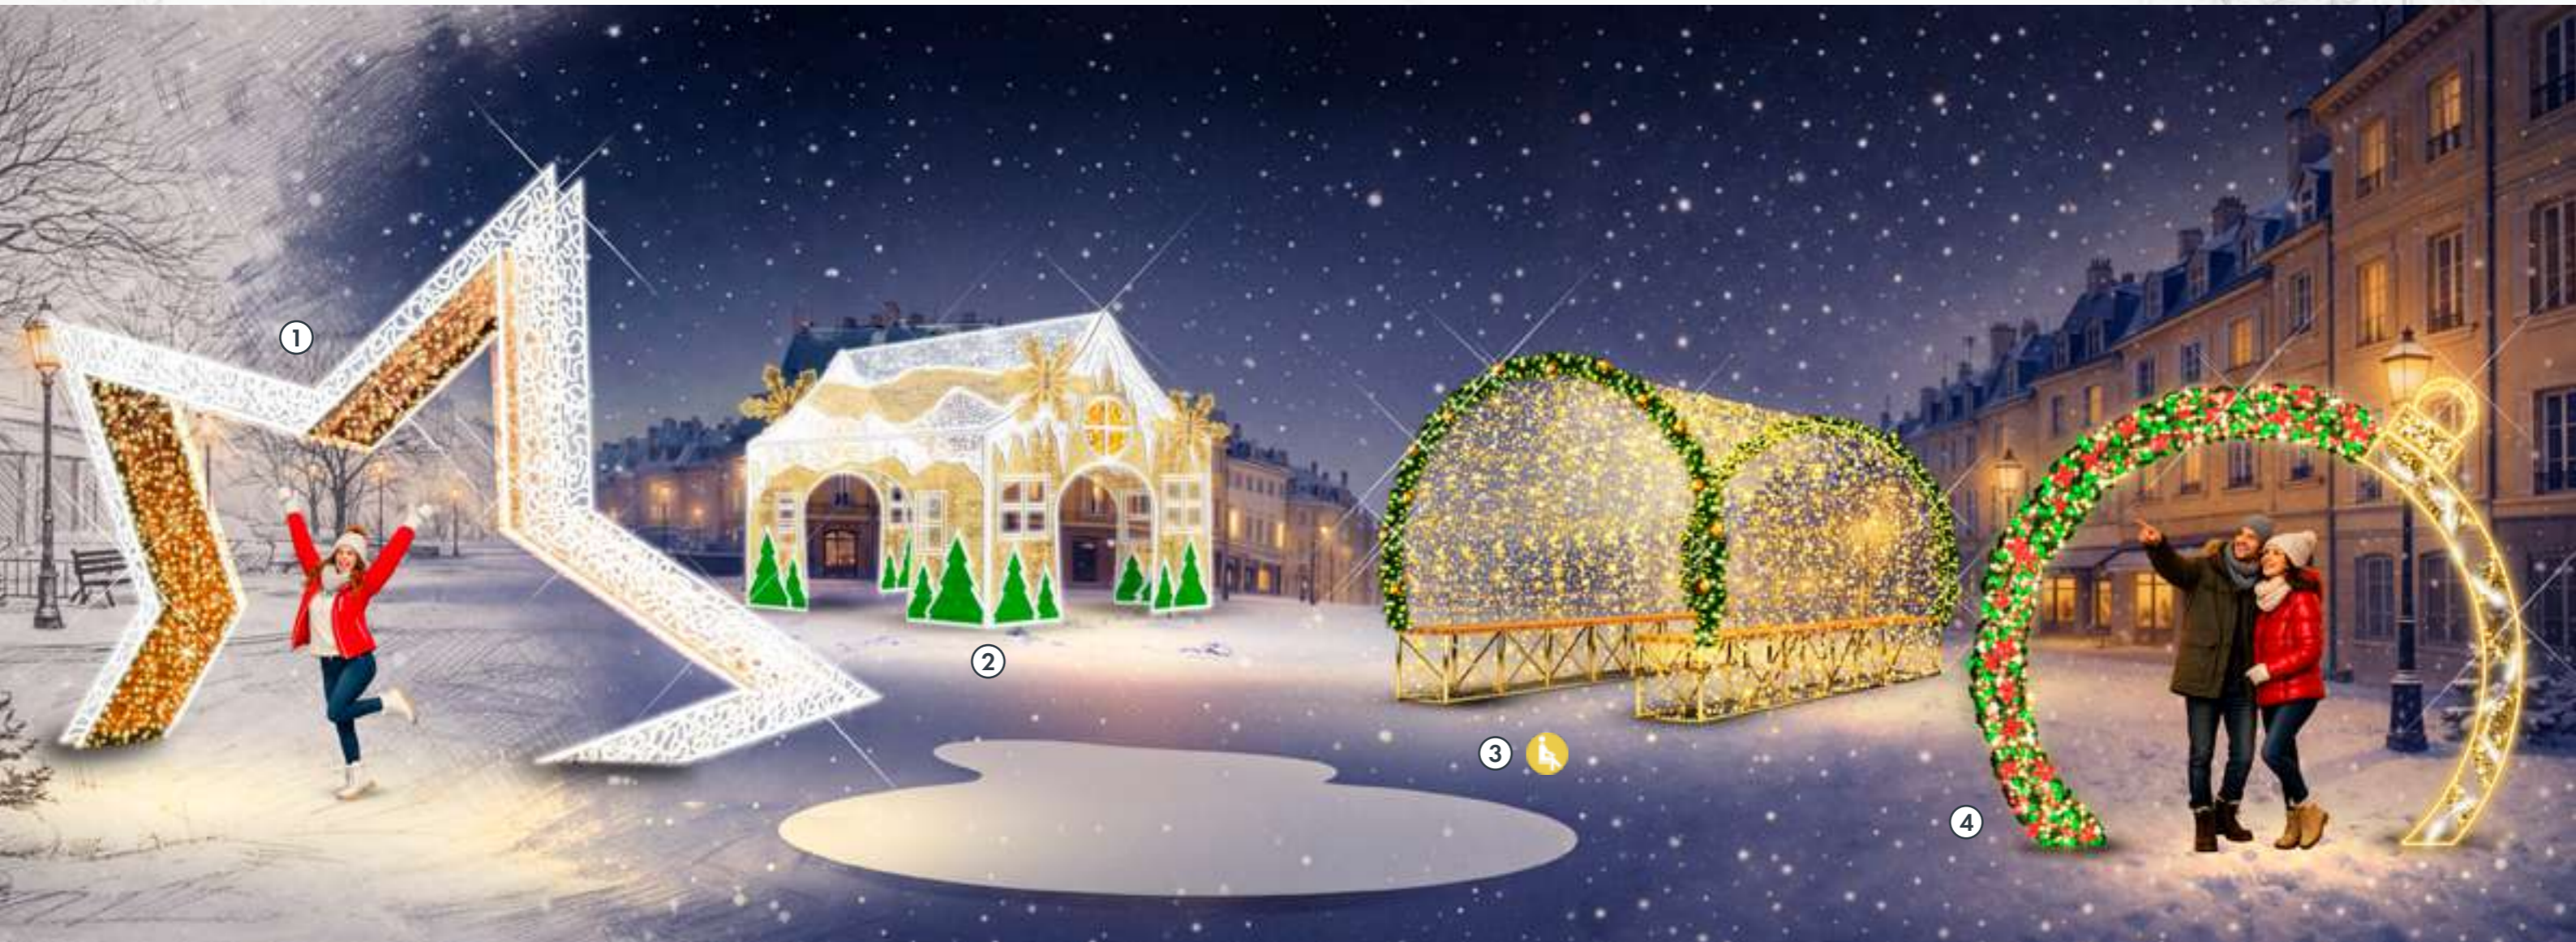

⚡ 89,7W ⚖ 18,18kg ⚙ 24V Traf. included IP67

 Glitter 
  PVC Mesh

**⑥ 4006453** ○ ● ●

↔ 273cm ↓ 210cm ↗ 130cm ★ Flash

⚡ 150W ⚖ 49kg ⚙ 24V Traf. included IP67

 Carpet 
  Carpet 
  Carpet 
  Carpet 
  Plates

**① 4002417** ○ ●