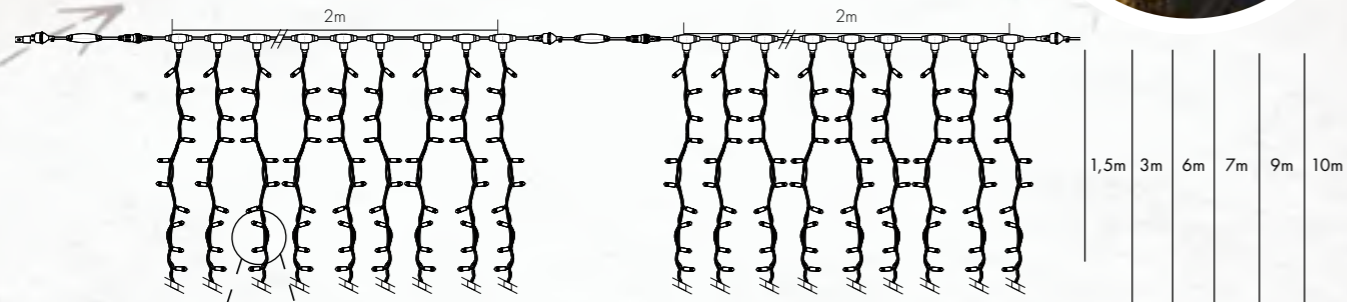

High Quality
Transparent Capsule
White Flash