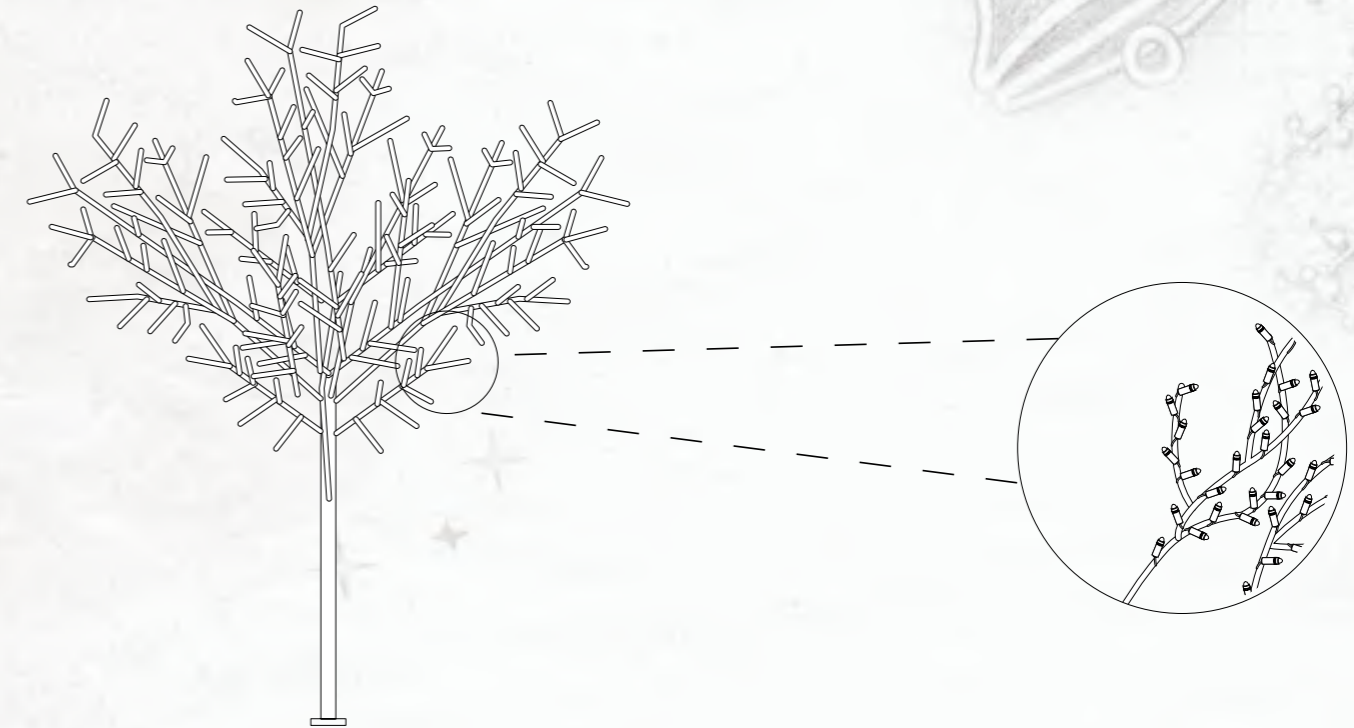

## Walnut Tree Nature 3D Gold

A collection of trees with a gold structure and pure white flash and/or warm flash LEDs for an elegant touch of realism in the form of light.

Gold Structure  
White Flash  
High Quality