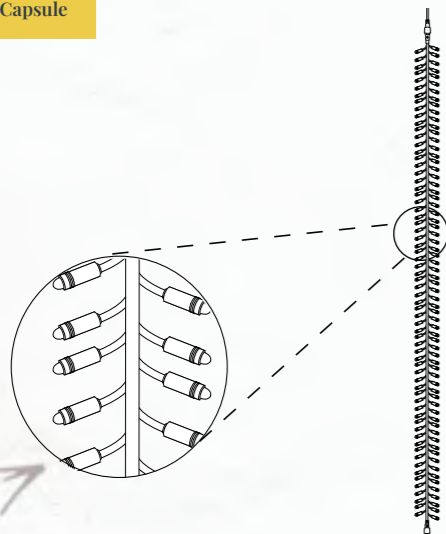

## Cluster String ILMEX-LED

2m 1 section 230V Steady lights Rubber Cable

High Quality  
Transparent Capsule