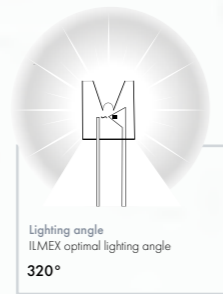

# Rope Light ILMEX-LED

Transparent Tube 230V 1,5m Steady lights

Horizontal LED  
Smooth Texture

↔ Ø 13 mm x 51m ✂ 1,5m ⚙ 36 LEDs/m

🔌 27,7 mm ⚡ 220-240 V/50 Hz 📦 3,6 W/m ➡ 102m

Horizontal conical LED

27,7 mm