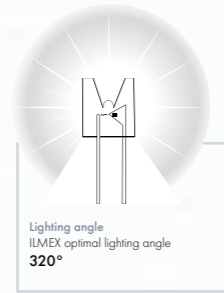

Rope Light ILMEX-LED

Colour Tube 24V 1m Steady lights

Horizontal LED
Smooth Texture

←→ Ø13 mm x 50m ✂ 1 m ⚙ 36 LEDs/m
💡 27,7 mm ⚡ 24V 📦 3,6W/m 📏 Max 102m

Horizontal conical LED