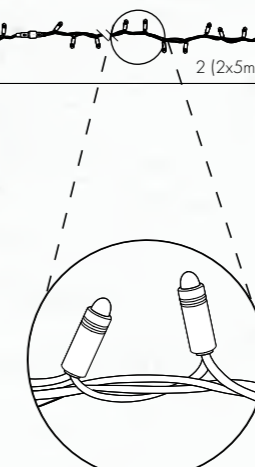

High Quality
Transparent Capsule

↔ 10m / 2 (2x5m) 100 (2 x 50) LEDs
10cm 220-240 V/50 Hz 8W Max 10 uds /100m