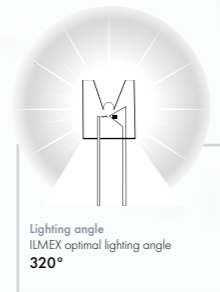

Rope Light ILMEX-LED

Colour Tube 230V 1,5m Steady lights

Horizontal LED
Smooth Texture

←→ Ø 13mm x 51m ✂ 1,5m ⚙ 36 LEDs/m
⚡ 27,7mm ⚡ 220-240 V/50 Hz Ⓛ 3,6 W/m ⏪ 102m

Horizontal conical LED

	LED	*
4002858		☐
4003114		☐
4002827		☒
4002856		☒
4002829		☒
4002831		☒
4002850		☒
4002834		☒
4002825		☒
4003586		☒

Product details

High quality, robust LED light thread, 13mm, with anti-UV PVC covering and horizontal conical LED for a wide projection angle.

Its colour tube reinforces the decorative effect of the piece during daylight hours. Available in various colours.

Ⓛ Pack: 51m/8,5kg/34 x 34 x 15 cm

Accessories (not included) (more on page 214)

Power cord

Length: 1,5m
Voltage: 220-240V/50Hz
Plug: European
Reference: Gray cable* 4003070
Reference: White cable* 4003068

End cap

Reference: 4002758

Length: 1,5m
Voltage: 220-240V/50Hz
Plug: United Kingdom
Reference: Gray cable* 4002787

Junction connector

Reference: 4002760

Front connector

Reference: 4002988

Shrinkwrap tube

Colour: Transparent
Reference: 4003132

Rope Light ILMEX-LED

Colour Tube 230V 1m Steady lights

Horizontal LED
Smooth Texture

←→ Ø 13 mm x 50m ✂ 1m ⚙ 36 LEDs/m
⚡ 27,7mm ⚡ 220-240 V/50 Hz Ⓛ 2,3 W/m ⏪ 50m

Horizontal conical LED

Product details

LED light thread, 13mm, with anti-UV PVC covering and horizontal conical LED for a wide projection angle.

Its colour tube reinforces the decorative effect of the piece during daylight hours. Available in various colours.

	LED	*
4002968		☒
4002970		☒

Ⓛ Pack: 50m/8,35kg/34 x 34 x 15 cm

(more on page 214) (not included) Accessories

Power cord

Length: 1,5m
Voltage: 220-240V/50Hz
Plug: European
Reference: Gray cable* 4003070
Reference: White cable* 4003068

End cap

Reference: 4002758

Length: 1,5m
Voltage: 220-240V/50Hz
Plug: United Kingdom
Reference: Gray cable* 4002787

Junction connector