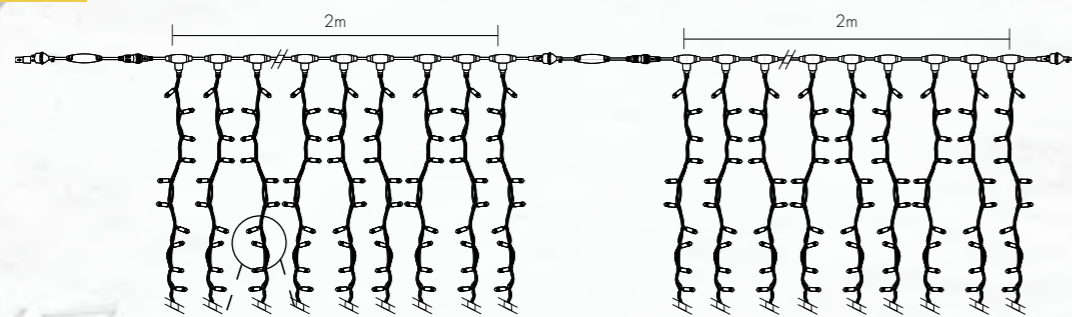

High Quality
Transparent Capsule