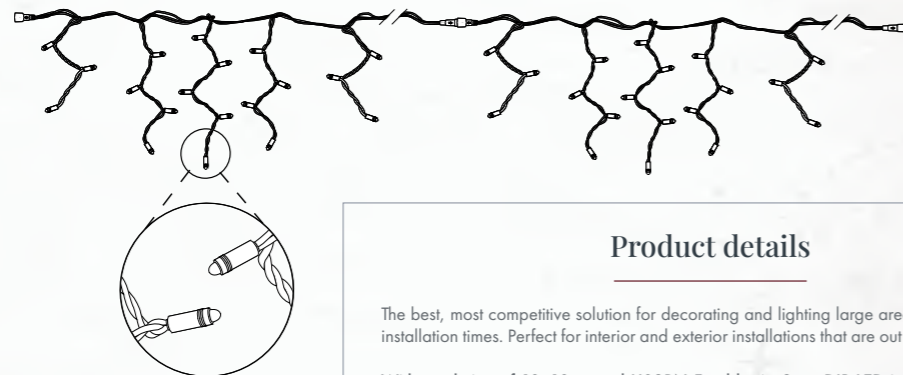

## Icicle Curtain Light ILMEX-LED

3m 2 sections 230V Steady lights Rubber Cable

High Quality  
Transparent Capsule

PLUS CONNECTION