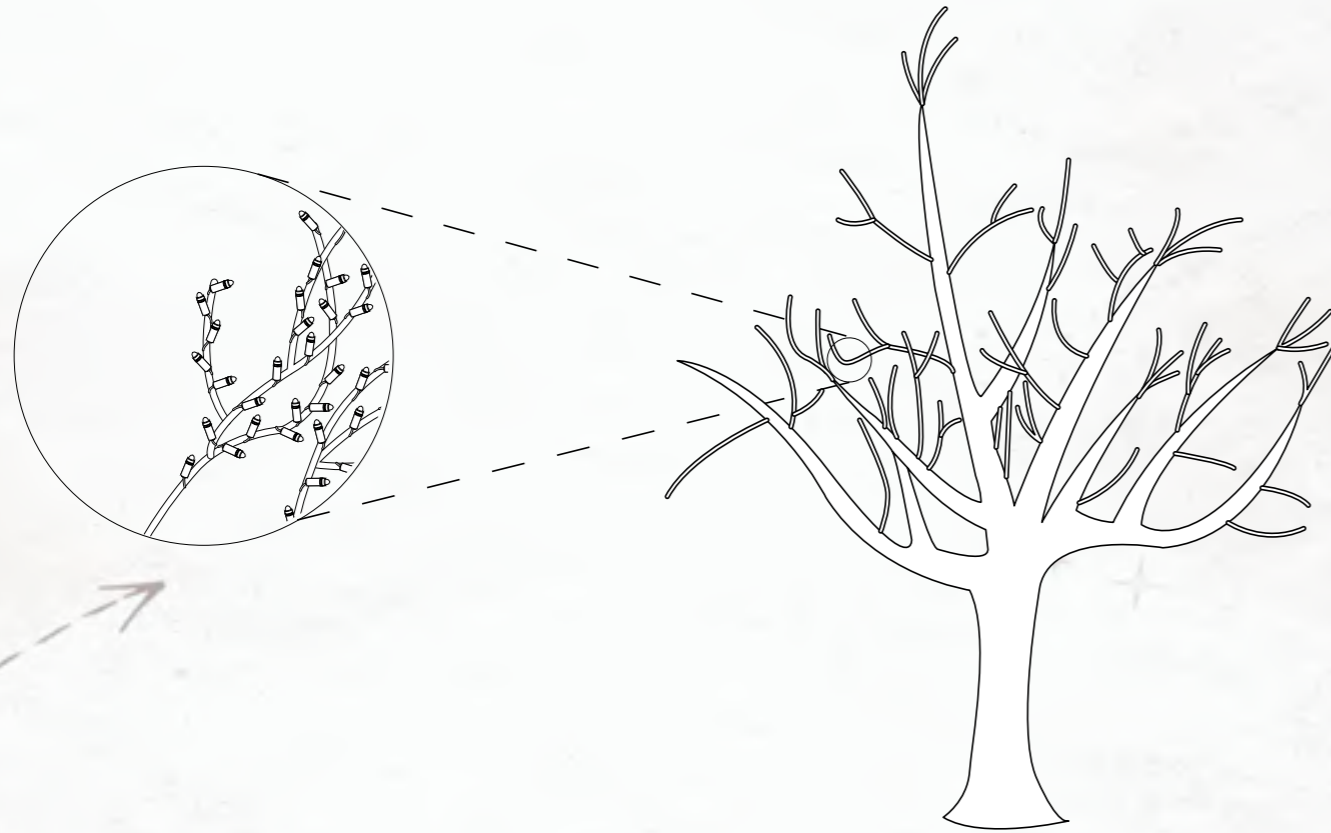

# Walnut Tree Nature 3D

High Quality  
Aluminium 3D LED Tree  
Easy Assembly

A collection of trees with a metal structure and pure white and/or warm light for an elegant touch of realism in the form of light.