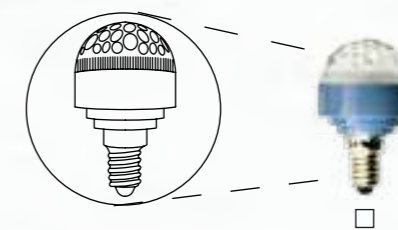

SMD Bulb ILMEX-LED E-14 18LEDs 230V

Code	Shape	Base	LEDs	Voltage	Power	LED Type
4003617	Honeycomb	E-14	18LEDs	220-240V/50Hz	2W/2VA	LED

Pack: 100 uds/2,80kg/30x23x23cm