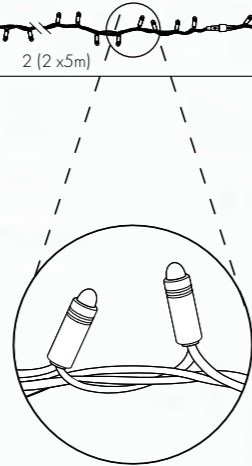

Product details

The most traditional and versatile format. Made of H03VH7-H PVC cable and 3mm DIP LED, with a more subtle appearance for interior decorations that are within reach.

Despite being a low-voltage format, its reinforced capsule has been designed to project its light while assuring long-lasting use in exteriors.

Pack: 20pcs/12kg/52 x 38 x 26cm

► Accessories (not included) (more on page 214)

Adaptor to power supply

Colour: White   Colour: Transparent
Reference: 4003166   Reference: 4004844

Power supply

Length: 1,5m	Length: 1,5m	Length: 1,5m	Length: 1,5m
Voltage: 220-240V/50Hz; output 24V	Voltage: 220-240V/50Hz; output 24V	Voltage: 220-240V/50Hz; output 24V	Voltage: 220-240V/50Hz; output 24V
Power: 35W	Power: 100W	Power: 150W	Power: 240W
Plug: European	Plug: European	Plug: European	Plug: European
Reference: 4007282	Reference: 4007284	Reference: 4007286	Reference: 4006600