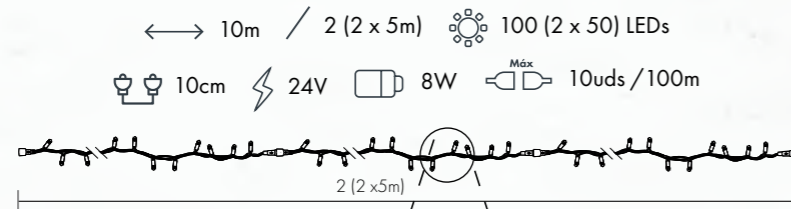

High Quality
Transparent Capsule

Reference	LED	Star
4002766	☐	☒
4002909	☐	☒
4003224	☐	☒
4003222	☐	☒
4003228	☐	☒
4003220	☐	☒
4003230	☐	☒
4002778	☐	☒
4003236	☐	☒
4003232	☐	☒
4003234	☐	☒
4002781	☐	☒
4003226	☐	☒