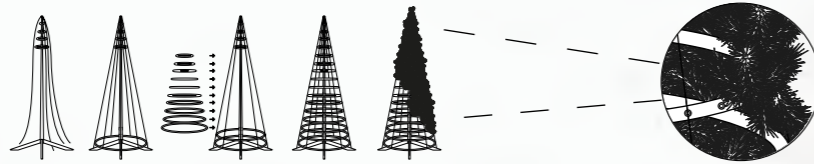

## Large scale trees

High Quality  
Traditional Structure  
Easy Assembly

Ilmex has a classic line of real trees available in various different sizes. With a traditional shape and a visible metal base, this tree allows large spaces to be decorated quickly and economically, requiring little storage space.