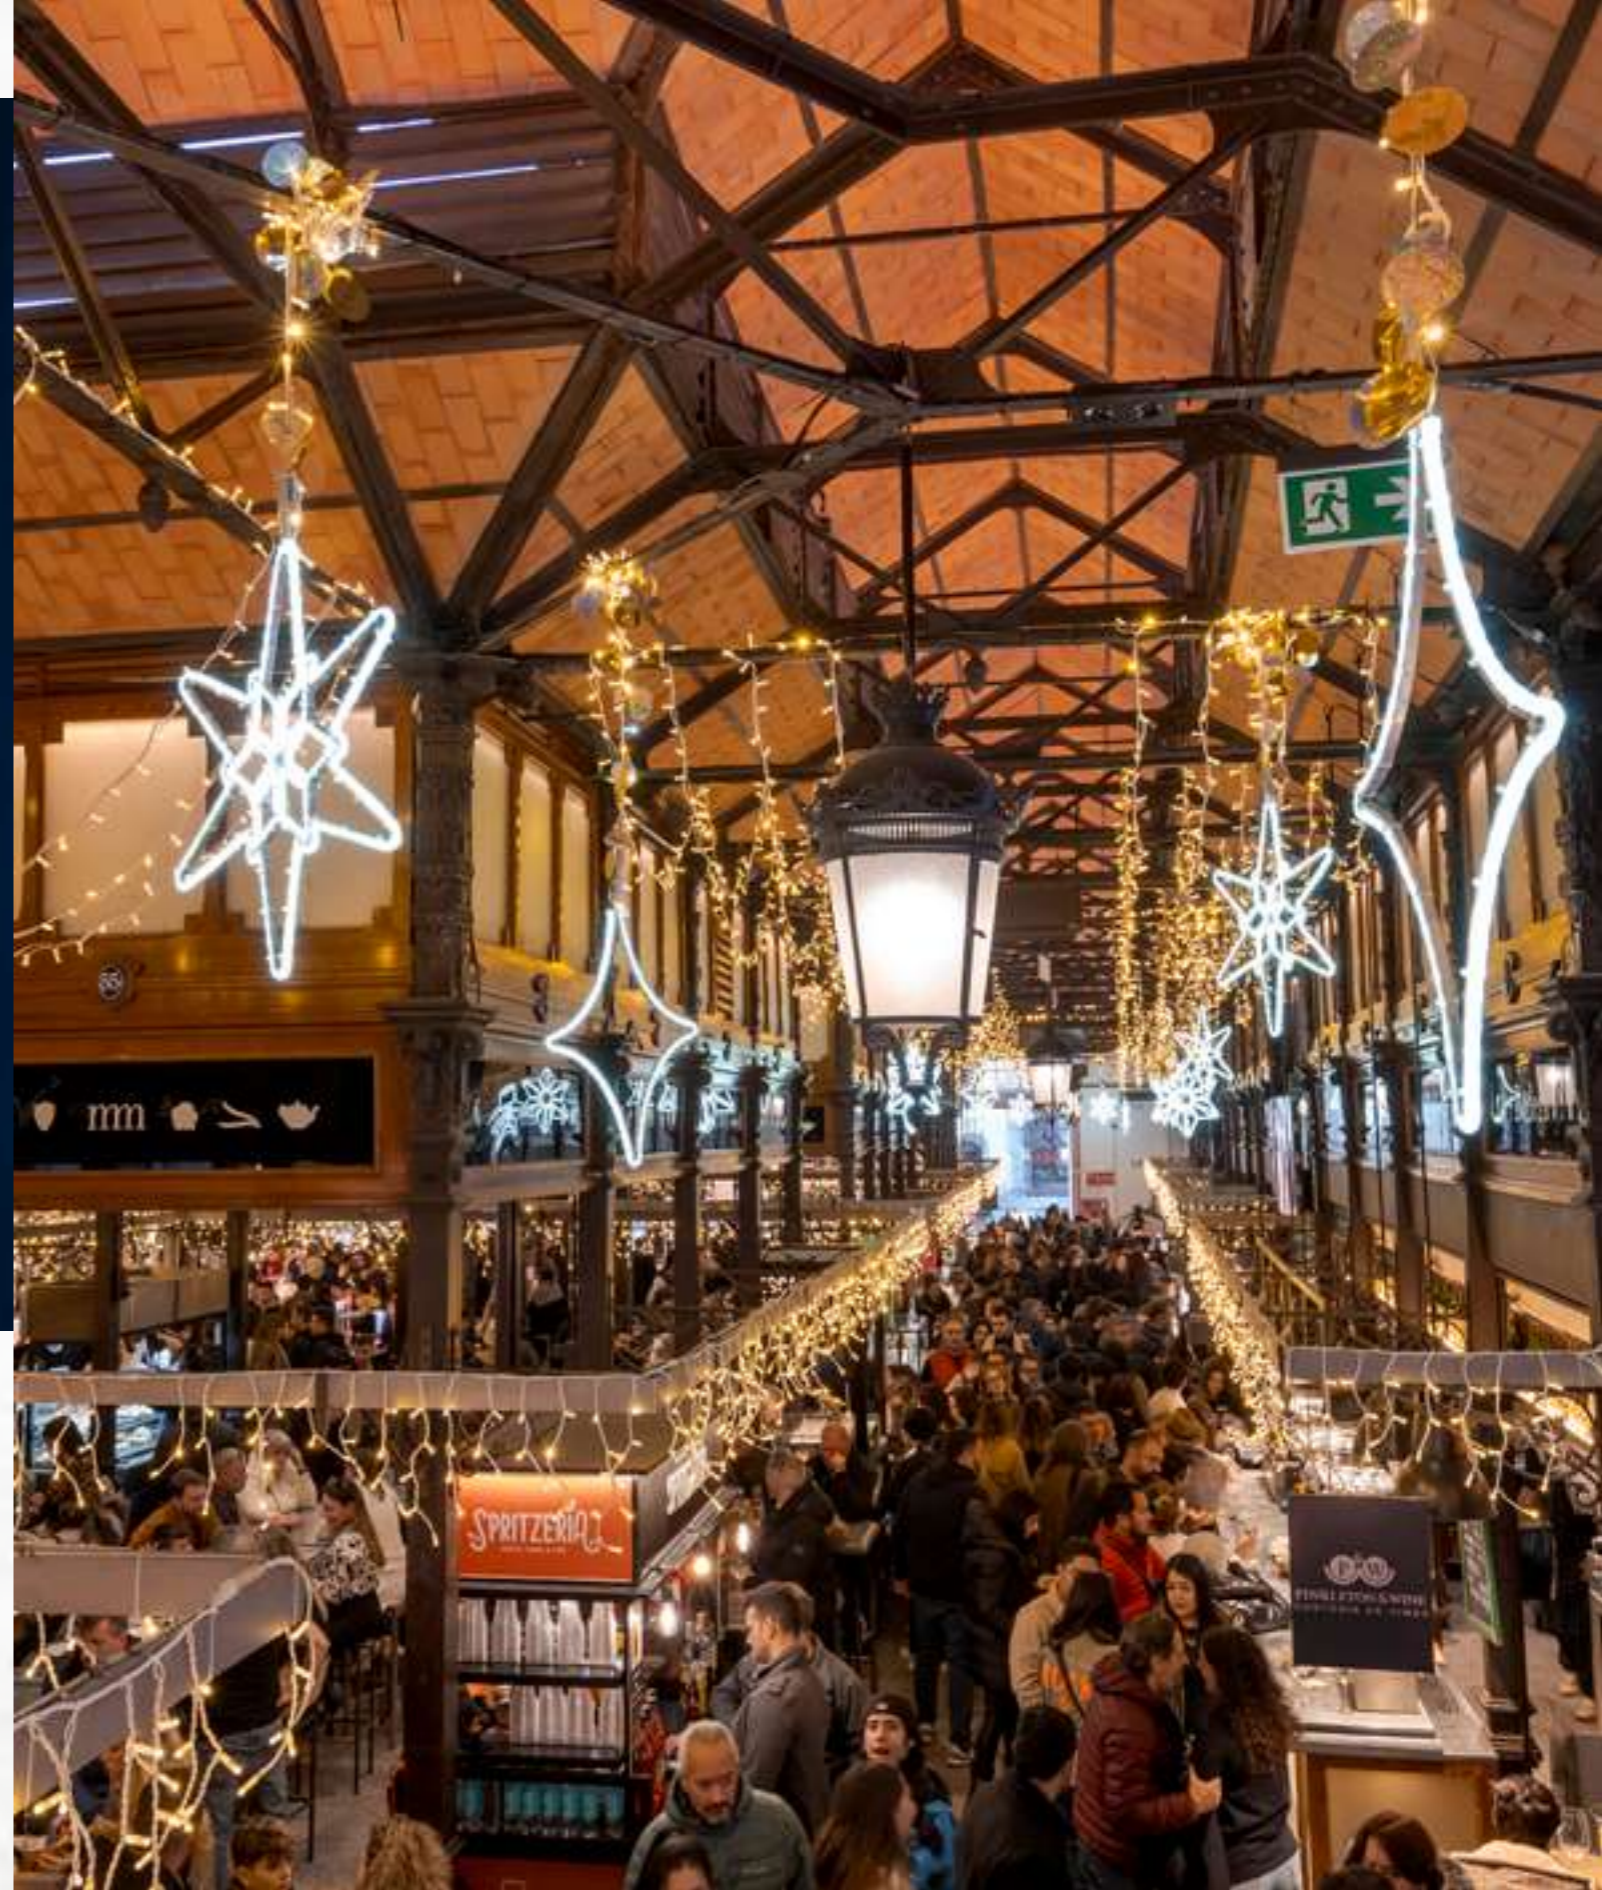

140cm 140cm  
56,28W 9,82kg

LUXDEKO  
by XIMEX GROUP

LUXDEKO  
by XIMEX GROUP

LUXDEKO  
by XIMEX GROUP

LUXDEKO  
by XIMEX GROUP

LUXDEKO  
by XIMEX GROUP

LUXDEKO  
by XIMEX GROUP

LUXDEKO  
by XIMEX GROUP