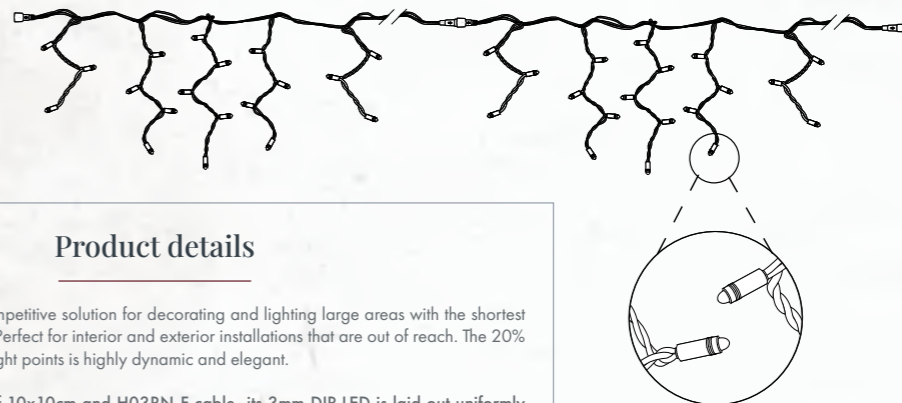

### Product details

The best, most competitive solution for decorating and lighting large areas with the shortest installation times. Perfect for interior and exterior installations that are out of reach. The 20% flash effect of its light points is highly dynamic and elegant.