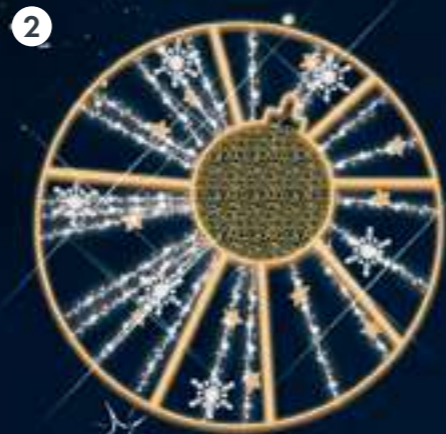

① **4007143** ● ○

↔ 160cm   ⬇ 160cm   ★ Flash

⚡ 70W   ⚖ 14kg

Forest PVC Mesh

② **4007145** ● ○

↔ 160cm   ⬇ 160cm   ★ Flash

⚡ 63W   ⚖ 14kg

Forest PVC Mesh

① **4007147** ○ ●

↔ 100cm   ⬇ 160cm   ★ Flash and Movement snowflakes

⚡ 80W   ⚖ 9kg

② **4006406** ○ ●

↔ 124cm   ⬇ 160cm   ★ Steady lights

⚡ 96,7W   ⚖ 10,09kg

PVC Mesh PVC Mesh

③ **4004525** ○ ● ● ● ●

↔ 148cm   ⬇ 200cm   ★ Flash

⚡ 89,5W   ⚖ 13kg

③ **4007141** ● ○

↔ 150cm   ⬇ 166cm   ★ Flash and Movement snowflakes

⚡ 48W   ⚖ 11kg

Forest

④ **4006395** ○ ●

↔ 132cm   ⬇ 160cm   ★ Flash

⚡ 52,7W   ⚖ 8,22kg

Forest

④ **4007303** ○ ●

↔ 97cm   ⬇ 160cm   ★ Flash and Movement snowflakes

⚡ 76W   ⚖ 9kg

⑤ **4006372** ○ ●

↔ 95cm   ⬇ 180cm   ★ Flash and Movement snowflakes

⚡ 60,4W   ⚖ 8,27kg

Forest

⑥ **4004527** ○ ● ● ● ●

↔ 148cm   ⬇ 200cm   ★ Flash

⚡ 123,2W   ⚖ 14,55kg