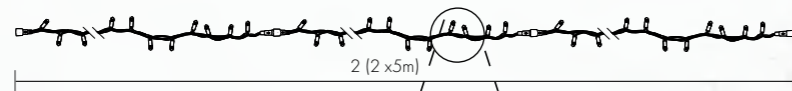

Flashing String Light ILMEX-LED

10m 2 sections 24V PVC Cable

High Quality
Transparent Capsule

↔ 10m / 2 (2 x 5m) 100 (2 x 50) LEDs
⚡ 24 V ⏏ 8W ⏏^{Max} 10uds / 100m