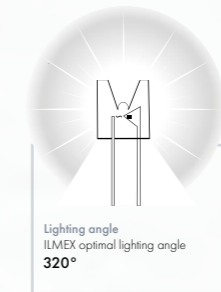

Product details

LED light thread, 13mm, with anti-UV PVC covering and horizontal conical LED for a wide projection angle.

Its colour tube reinforces the decorative effect of the piece during daylight hours. Available in various colours.