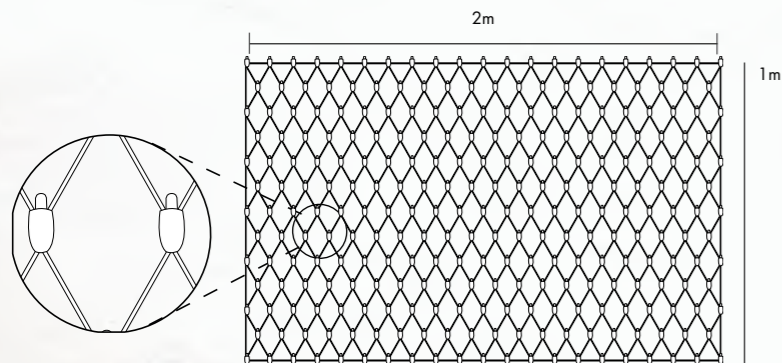

### Product details

The perfect format for wrapping trees and areas with the diamond effect of its LEDs.

Made of H03RN-F rubber cable with 3mm DIP LED offers the most subtle appearance for indoor decorations and within easy reach.