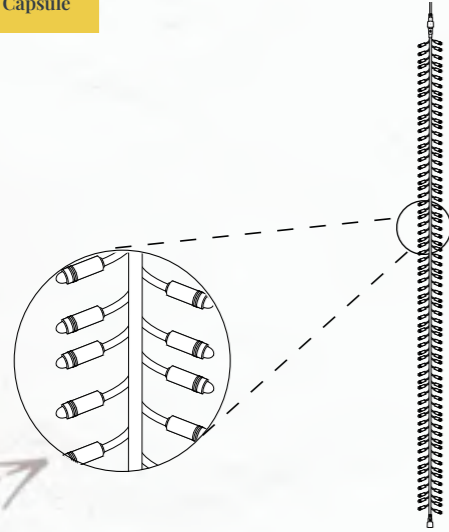

High Quality
Transparent Capsule

Product details

With more light density than usual, 60 LEDs/m, this product is also made with H03RN-F rubber cable and 3mm DIP LED. Perfect for indoor and outdoor applications out of reach.

Compatible with all products in the Plus collection.

PLUS CONNECTION

4004808	2m	120 LEDs	220-240V/50Hz	8W	10uds/20m		
4004810	2m	120 LEDs	220-240V/50Hz	8W	10uds/20m		

Pack: 10uds/7.2kg/52 x 26 x 20cm

► Accessories (not included) (more on page 214)

Power cord

Length: 1,5m	Length: 1,5m	Length: 1,5m	Length: 1,5m
Voltage: 220-240V/50Hz	Voltage: 220-240V/50Hz	Voltage: 220-240V/50Hz	Voltage: 220-240V/50Hz
Plug: European	Plug: European	Plug: United Kingdom	Plug: France
Reference: White cable* 4002972	Reference: Black cable* 4003948	Reference: Black cable* 4002943	Reference: White cable* 4003950