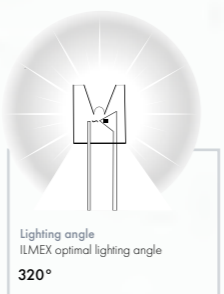

## Transparent Tube 24V 1m Steady lights

Horizontal LED  
Smooth Texture

↔ ∅ 13mm x 50m ✂ 1m ⚙ 36 LEDs/m  
💡 27,7mm ⚡ 24V 🔌 2,3 W/m ← Máx → 50m

Horizontal conical LED

SMD LED provides more luminosity

Code	LED Color	Lighting Angle
4004280	LED	☒
4004566	LED	☒
4004276	LED	☒
4003094	LED	☒
4003096	LED	☒
4003102	LED	☒
4003100	LED	☒
4003048	LED	☒
4003098	LED	☒
4004568	LED	☒