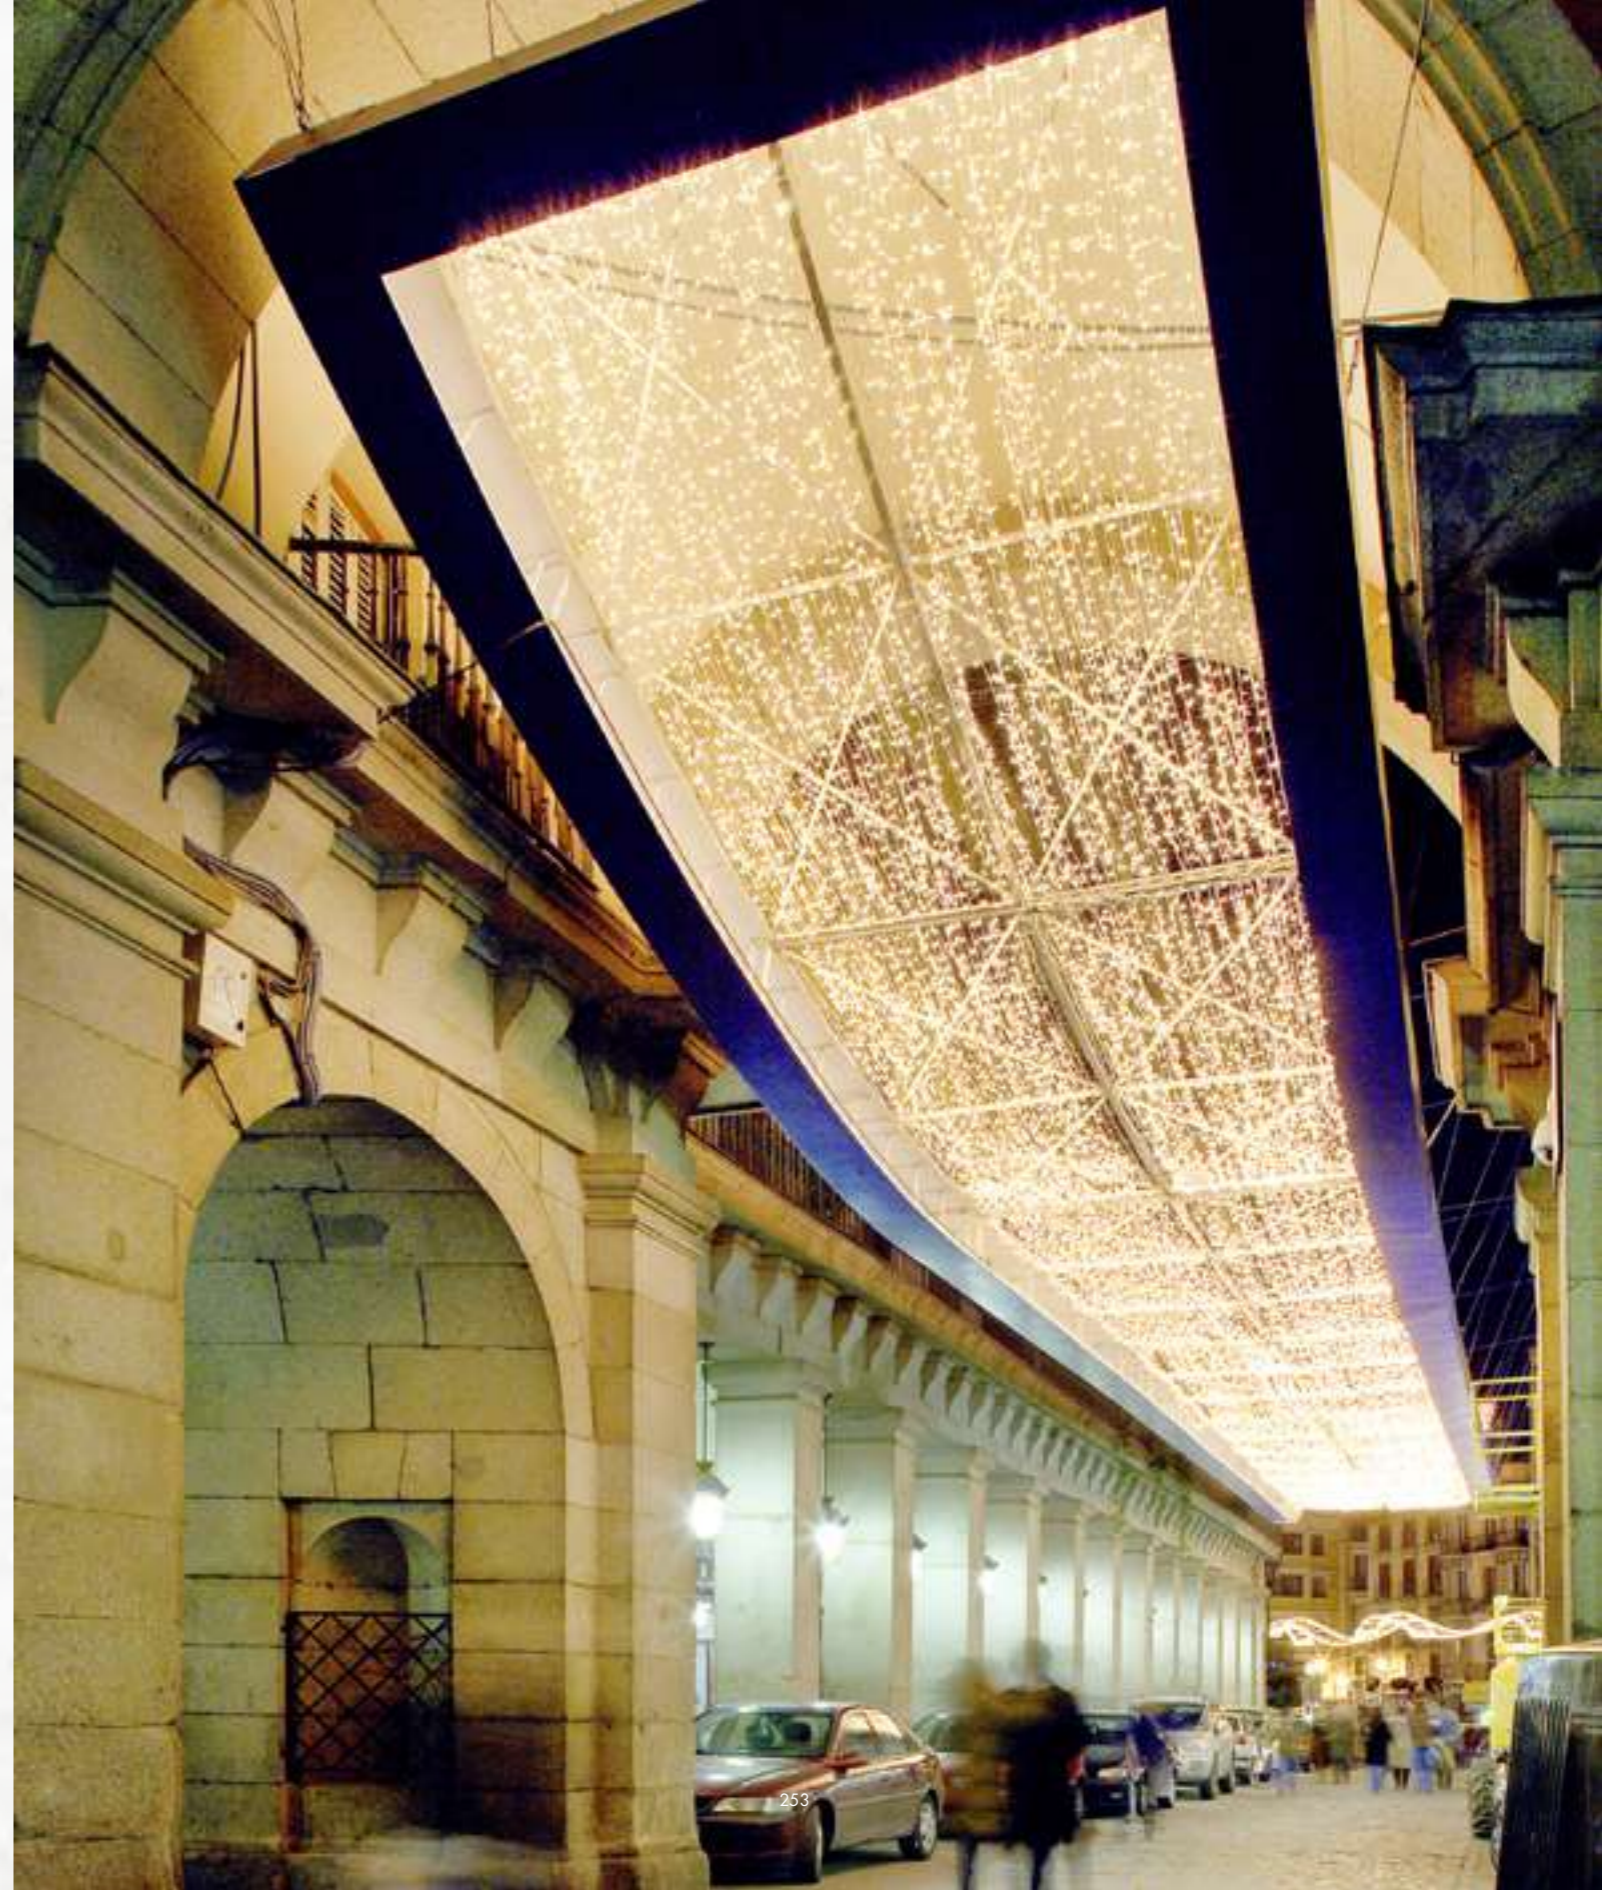

Accessories (not included) (more on page 214)

Power cord

Length: 1,5m	Length: 1,5m	Length: 1,5m	Length: 1,5m
Voltage: 220-240V/ 50Hz	Voltage: 220-240V/ 50Hz	Voltage: 220-240V/ 50Hz	Voltage: 220-240V/ 50Hz
Plug: European	Plug: European	Plug: United Kingdom	Plug: France
Reference: White cable* 4002972	Reference: Black cable* 4003948	Reference: Black cable* 4002943	Reference: White cable* 4003950