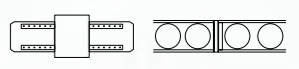

Junction connector

Reference: 4003036