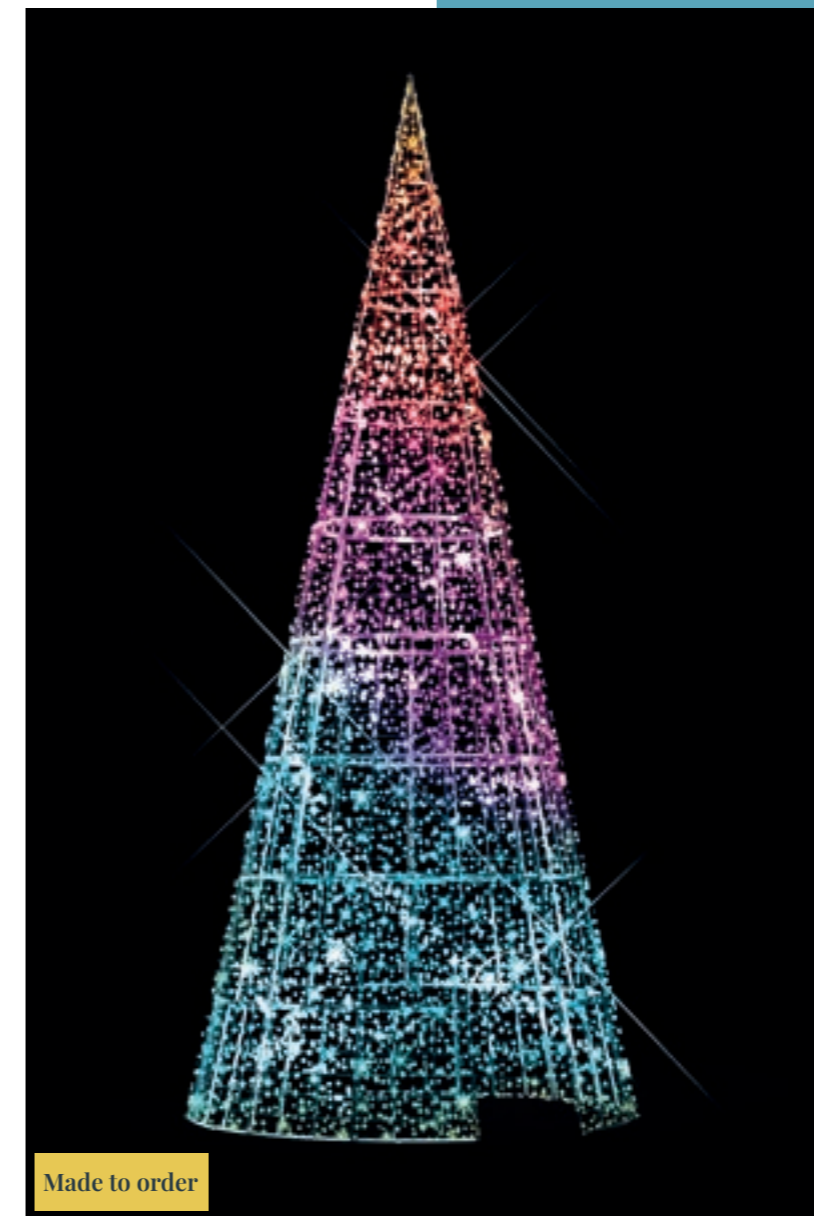

Pixel Cone Tree

Made to order

3007057

- ●
- ↔ 6,40m ★ Pixel ⚡ 6360W
- ⬇️ 16m ⚙️ 6,40m ⚖️ 2257,86kg

3007059

- ●
- ↔ 7,20m ★ Pixel ⚡ 7800W
- ⬇️ 18m ⚙️ 7,20m ⚖️ 2793,30kg

3007061

- ●
- ↔ 8m ★ Pixel ⚡ 9420W
- ⬇️ 20m ⚙️ 8m ⚖️ 3363,17kg

Product details

Conical walkthrough arched fir tree made of high-quality heavy-duty aluminium, designed for quick assembly and dismantling. This fir tree features a DMX show to enable channels to be synchronised with music to create 360-degree experiences. As this is an item made to order, you can customise it with light features and decorative items or change the LED colour. Talk to your sales representative about all your available options.

Product details

Conical walkthrough arched fir tree made of high-quality heavy-duty aluminium, designed for quick assembly and dismantling. This item is lit with RGB pixel technology to provide an unequalled degree of versatility and projection quality in decorative lighting. The larger the scale, the bigger the projection screen — a key factor when considering the effect. We offer a light show synchronised with your selected music, so the decoration's wow effect is assured.