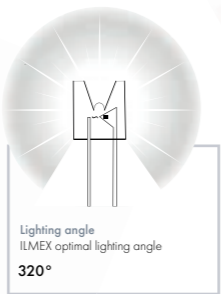

Rope Light ILMEX-LED

Transparent Tube 24V 10cm Fixed Light

Horizontal LED
Smooth Texture

↔ ∅ 13mm x 50m ✂ 10cm ⚙ 36 LEDs/m

💡 27,7mm ⚡ 24V 🔌 2,3 W/m ←→ Máx 50m

Horizontal conical LED

SMD LED provides more luminosity

Code	LED Color	Lighting Angle
4004280	LED	☒
4004566	LED	☒
4004276	LED	☒
4003094	LED	☒
4003096	LED	☒
4003102	LED	☒
4003100	LED	☒
4003048	LED	☒
4003098	LED	☒
4004568	LED	☒

Product details

High quality, robust LED light thread, 13mm, with anti-UV PVC covering and horizontal conical LED for a wide projection angle.

Its transparent tube maintains the elegance of the piece even when switched off. Available in various colours. Perfect for installations that are within reach.

📦 Pack: 50m/8,35kg/34 x 34 x 15 cm

► Accessories (not included) (more on page 186)

Adaptor to power source

Colour: White
Reference: 4003158

Colour: Transparent
Reference: 4004846

Front connector

Reference: 4002988

Junction connector

Reference: 4002760

Shrinkwrap tube

Colour: Transparent
Reference: 4003132

Power source

Lenght: 1,5m
Voltage: 220-240V/50Hz;
output 24V
Power: 36W
Plug: European
Reference: 4003262

Lenght: 1,5m
Voltage: 220-240V/50Hz;
output 24V
Power: 80W
Plug: European
Reference: 4003272

Lenght: 1,5m
Voltage: 220-240V/50Hz;
output 24V
Power: 120W
Plug: European
Reference: 4003264

Lenght: 1,5m
Voltage: 220-240V/50Hz;
output 24V
Power: 240W
Plug: European
Reference: 4003266

End plug

Reference: 4002758