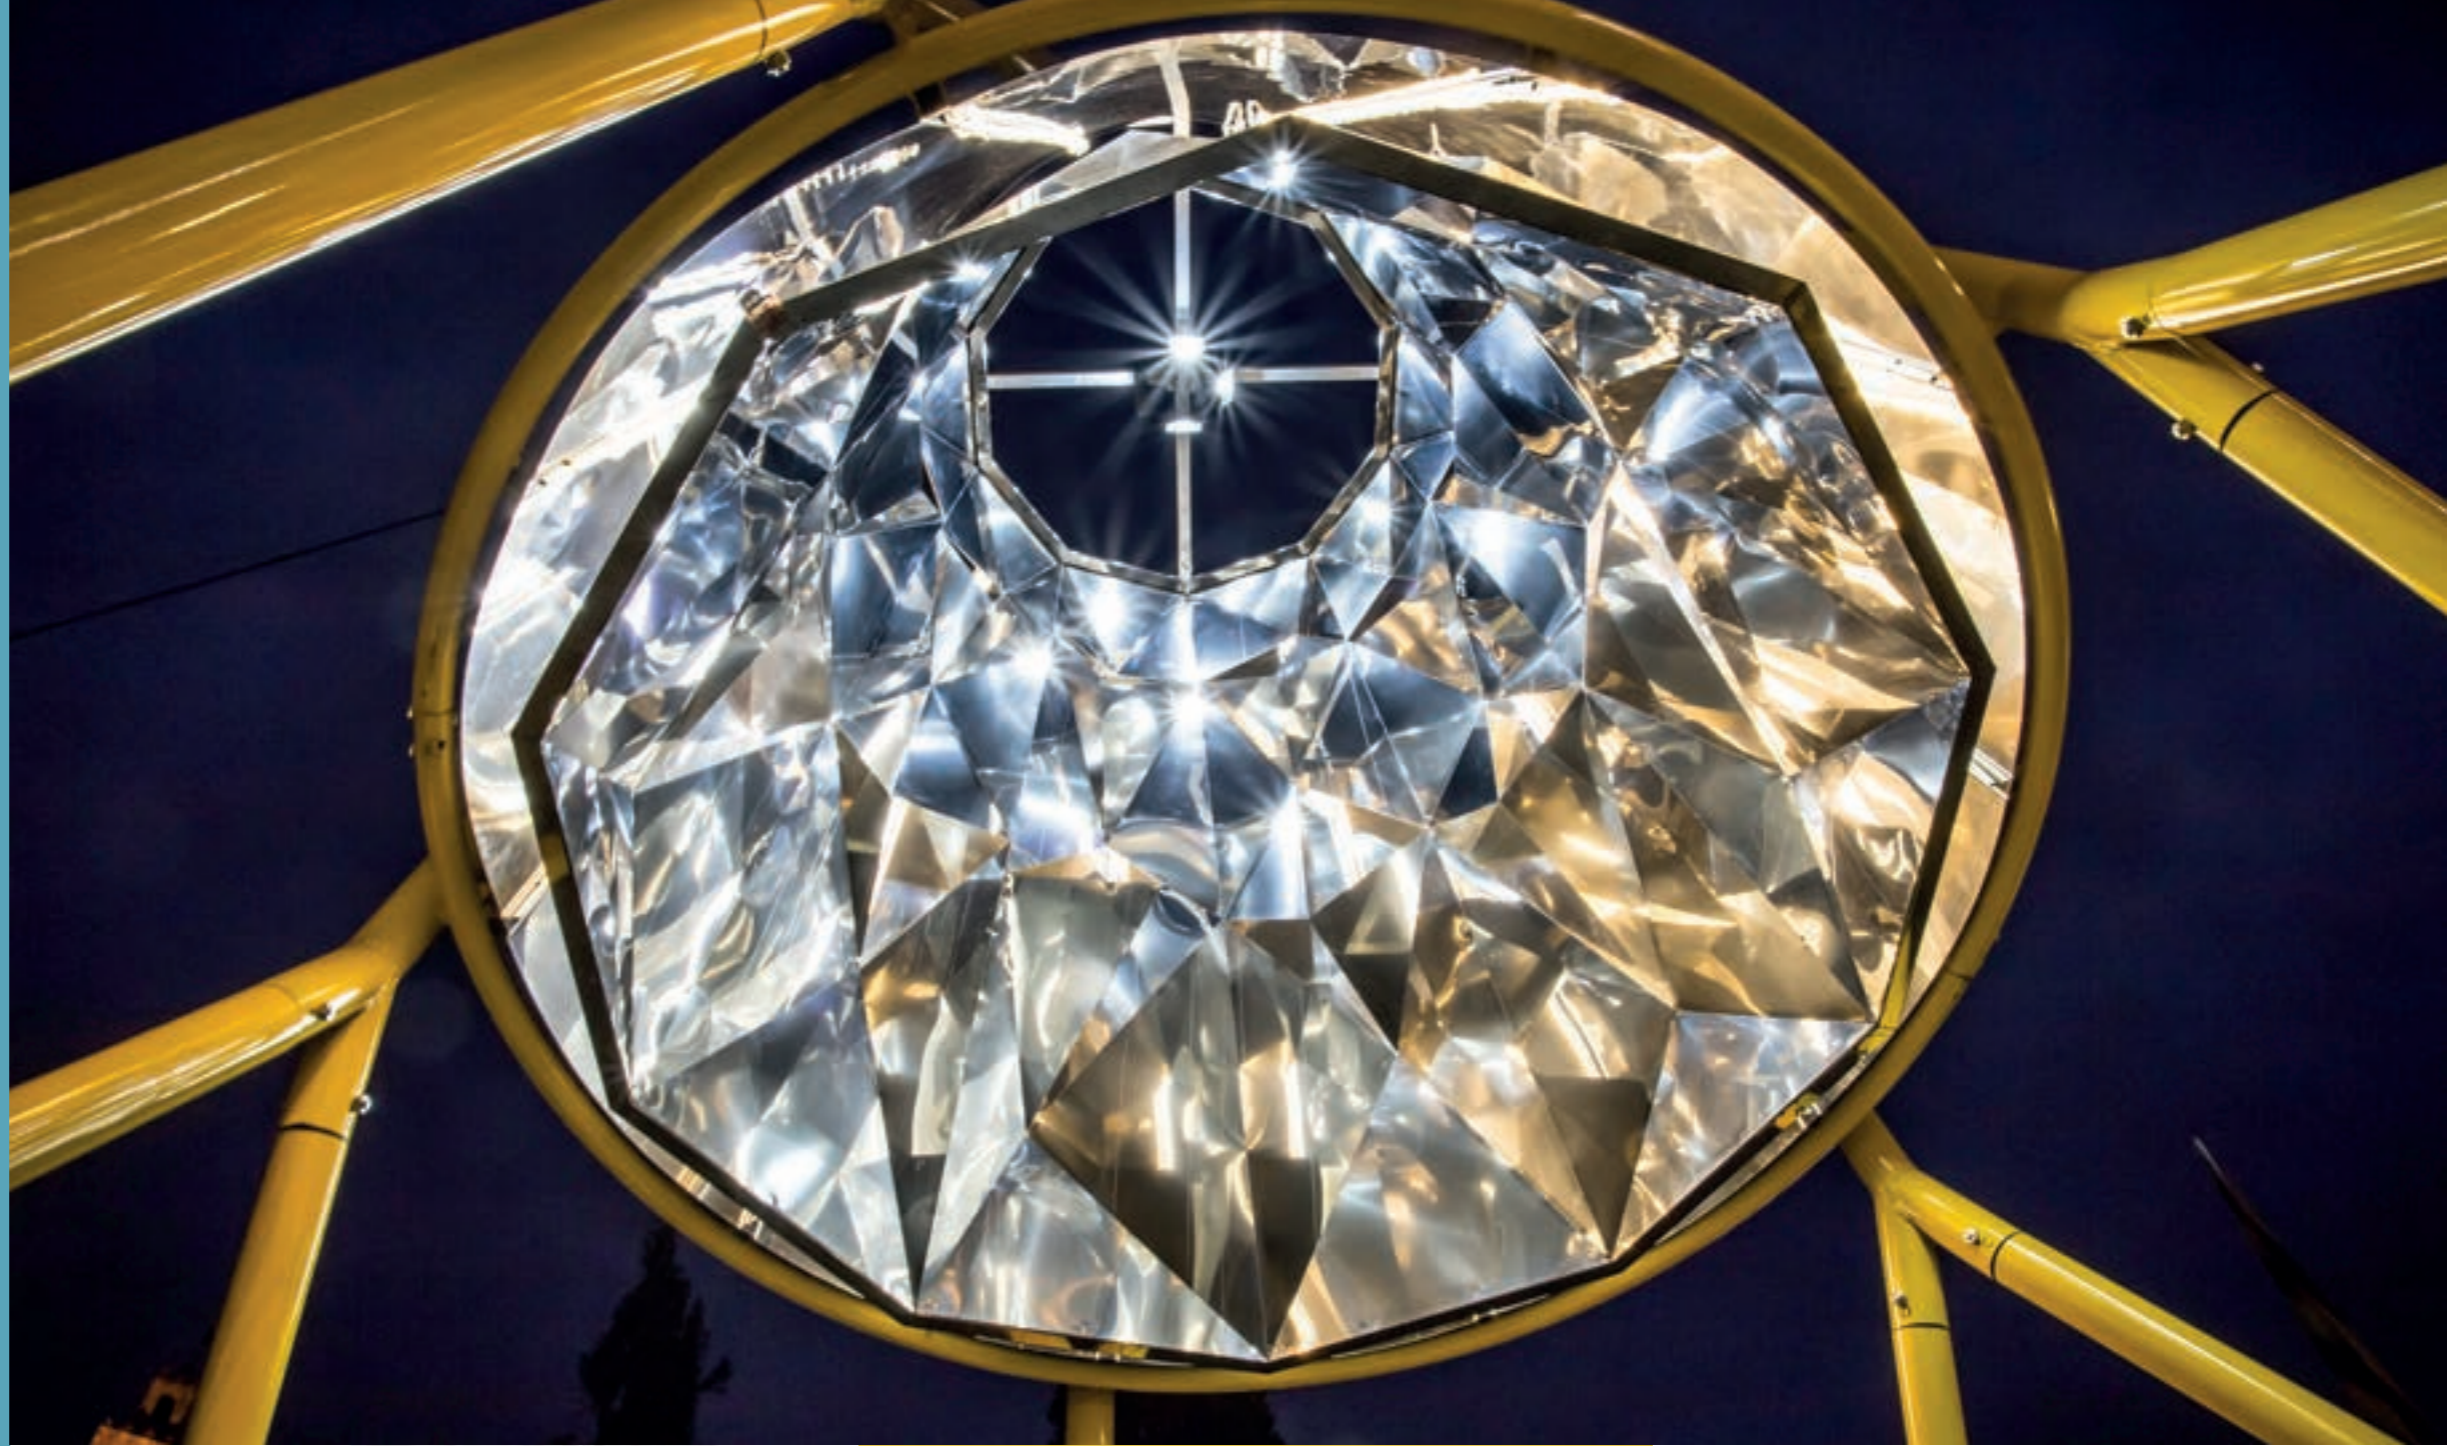

15.

Components

In the following pages we show you different options for common decorative lighting formats (linear lighting, light strings, curtains, lamps). Besides the quality of their raw materials and their performance, our products stand out because of their use of a Plus interconnection system to reduce the number of power points in the final layouts.