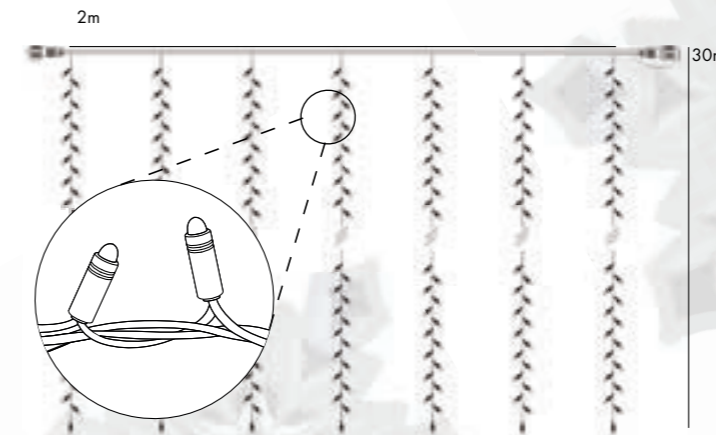

Product details

The best, most competitive solution for decorating and lighting large areas with the shortest installation times. Perfect for interior and exterior installations that are within reach. The 20% flash effect of its light points is highly dynamic and elegant.

With a special layout between 7 drops, H05RN-F cable for the matrix and H03RN-F for the drops, its 3mm DIP LED is laid out uniformly over the whole surface.

PLUS CONNECTION

Code	Dimensions	LEDs	LED Type	Drop Length	Voltage	Power	LED Icon	Plug Icon
4004812	2 x 30m	7	2625LEDs	10cm	220-240V/50Hz	120,75W		
4004814	2 x 30m	7	2625LEDs	10cm	220-240V/50Hz	120,75W		

Pack: 1pcs/26kg/52 x 42 x 32cm

(more on page 186) (not included) Accessories

Power cable

Length: 1,5m
Voltage: 220-240V/50Hz
Plug: France
Reference: White cable* 4003950

Length: 1,5m
Voltage: 220-240V/50Hz
Plug: United Kingdom
Reference: Black cable* 4002943

Length: 1,5m
Voltage: 220-240V/50Hz
Plug: European
Reference: Black cable* 4003948

Length: 1,5m
Voltage: 220-240V/50Hz
Plug: European
Reference: White cable* 4002972