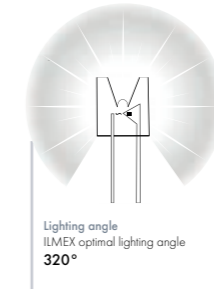

Horizontal LED
Smooth Texture

↔ Ø 13mm x 50m ✂ 10cm ⚙ 36 LEDs/m
💡 27,7mm ⚡ 24V 🔋 2,3W/m ➡^{Max} 50m

Horizontal conical LED