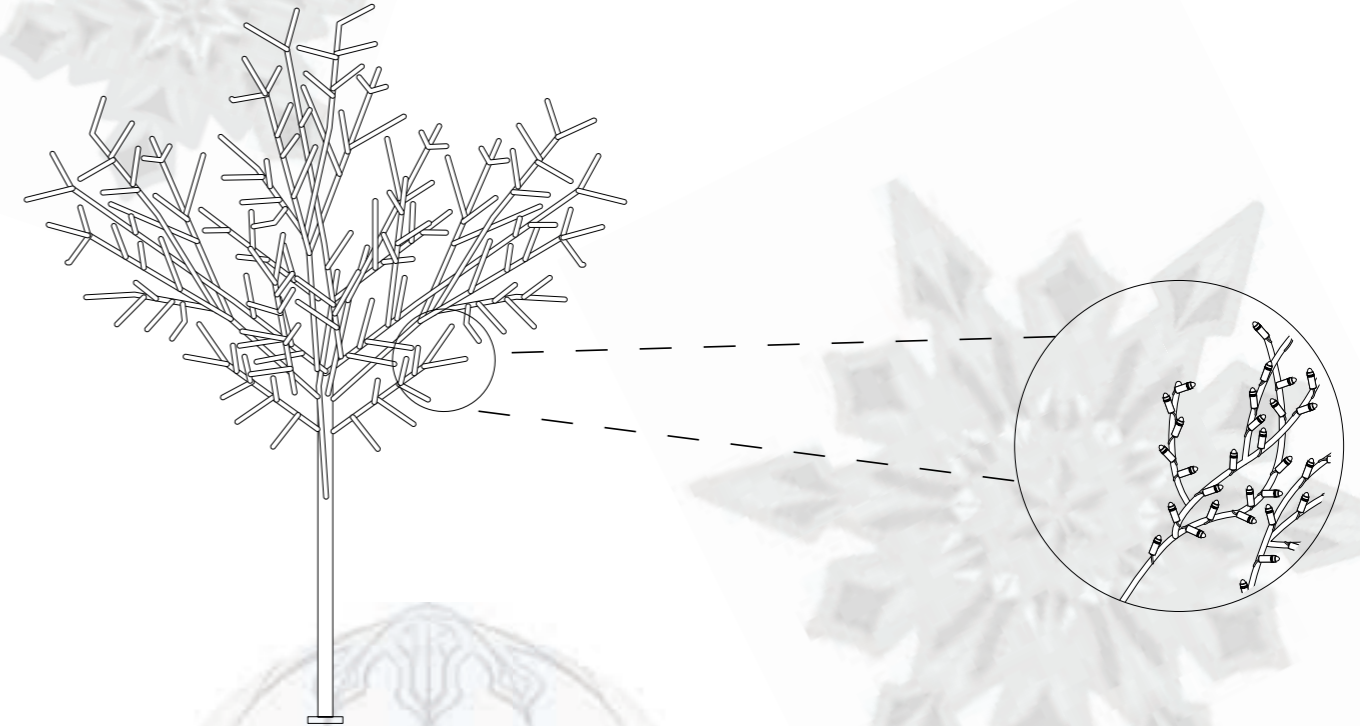

Walnut Tree Nature 3D Gold

A collection of trees with a gold structure and pure white flash and/or warm flash LEDs for an elegant touch of realism in the form of light.

Gold Structure
White Flash
High Quality