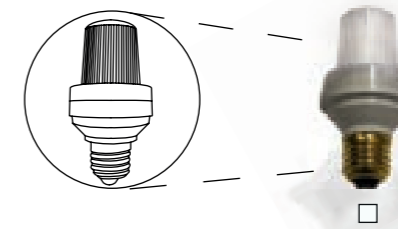

Flashing Bulb ILMEX-LED

SMD Bulb ILMEX-LED 8LEDs 230V

High Quality

Code	Shape	Base	LEDs	Voltage	Power	Color
4003606	Cup	E-27	8LEDs	220-240V/50Hz	1W/1,1VA	White

Pack: 250 uds/10kg/52x26x40cm

SMD Bulb ILMEX-LED E-14 8LEDs 230V