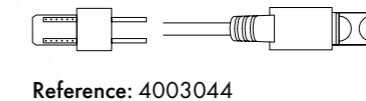

Front connector