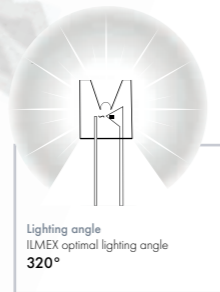

Rope Light ILMEX-LED

Colour Tube 230V 1,5m Fixed Light

Horizontal LED
Smooth Texture

↔ Ø 13mm x 51m ✂ 1,5m ⚙ 36 LEDs/m
 ⚡ 27,7mm ⚡ 220-240 V/50 Hz Ⓛ 3,6 W/m ⏪ 102m

Horizontal conical LED

Code	LED	Lighting
4002858	LED	☐
4003114	LED	☐
4002827	LED	☐
4002856	LED	☐
4002829	LED	☐
4002831	LED	☐
4002850	LED	☐
4002834	LED	☐
4002825	LED	☐
4003586	LED	☐