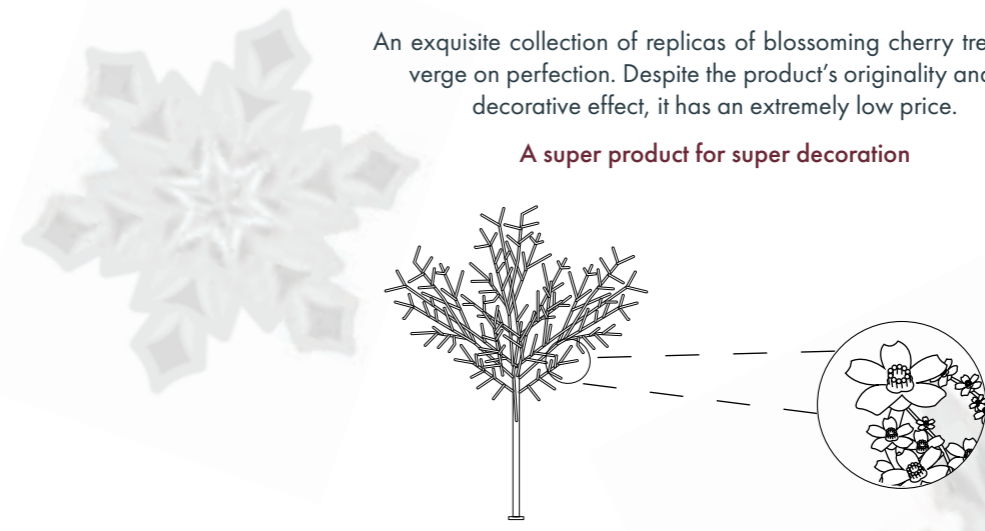

Almond Tree Nature LED

An exquisite collection of replicas of blossoming cherry trees that verge on perfection. Despite the product's originality and its decorative effect, it has an extremely low price.

High Quality
Various Colors
Easy Assembly

A super product for super decoration