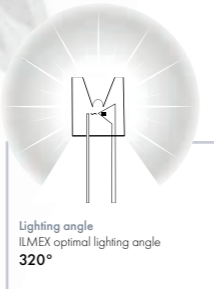

🏠 CE IP67 24V

Flashing Rope Light ILMEX-LED

Transparent Tube 230V 1,5m

Horizontal LED
Smooth Texture

↔ Ø 13mm x 51m ✂ 1,5m ⚙ 36 LEDs/m
💡 27,7mm ⚡ 220-240 V/50 Hz 🔋 3,6W/m ➡^{Max} 102m

Horizontal conical LED