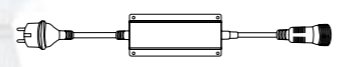

Pack: 10uds/14kg/52 x 42 x 32cm

Accessories (not included) (more on page 186)

Adaptor to power source

Colour: White Colour: Transparent
Reference: 4003166 Reference: 4004844

Power source

Lenght: 1,5m	Lenght: 1,5m	Lenght: 1,5m	Lenght: 1,5m
Voltage: 220-240V/50Hz; output 24V	Voltage: 220-240V/50Hz; output 24V	Voltage: 220-240V/50Hz; output 24V	Voltage: 220-240V/50Hz; output 24V
Power: 36W	Power: 80W	Power: 120W	Power: 240W
Plug: European	Plug: European	Plug: European	Plug: European
Reference: 4003262	Reference: 4003272	Reference: 4003264	Reference: 4003266