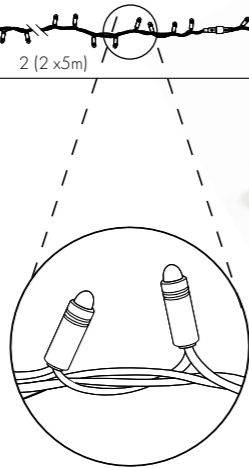

String Light ILMEX-LED

10m 2 sections 24V Fixed Light Rubber Cable

High Quality
Transparent Capsule

↔ 10m / 2 (2 x 5m) 100 (2 x 50) LEDs
10cm 24V 8W 10uds/100m

Product details

The most traditional and versatile format. Made of H03VH7-H PVC cable and 3mm DIP LED, with a more subtle appearance for interior decorations that are within reach.

Despite being a low-voltage format, its reinforced capsule has been designed to project its light while assuring long-lasting use in exteriors.

Code	LED Color	Light Type
4002766	LED	☒
4002909	LED	☒
4003224	LED	☑
4003222	LED	☑
4003228	LED	☒
4003220	LED	☑
4003230	LED	☒
4002778	LED	☒
4003236	LED	☑
4003232	LED	☒
4003234	LED	☒
4002781	LED	☒
4003226	LED	☑

Pack: 20pcs/12kg/52 x 38 x 26cm

Accessories (not included) (more on page 186)

Adaptor to power source

Colour: White   Colour: Transparent
Reference: 4003166   Reference: 4004844

Power source

Lenght: 1,5m	Lenght: 1,5m	Lenght: 1,5m	Lenght: 1,5m
Voltage: 220-240V/50Hz; output 24V	Voltage: 220-240V/50Hz; output 24V	Voltage: 220-240V/50Hz; output 24V	Voltage: 220-240V/50Hz; output 24V
Power: 36W	Power: 80W	Power: 120W	Power: 240W
Plug: European	Plug: European	Plug: European	Plug: European
Reference: 4003262	Reference: 4003272	Reference: 4003264	Reference: 4003266