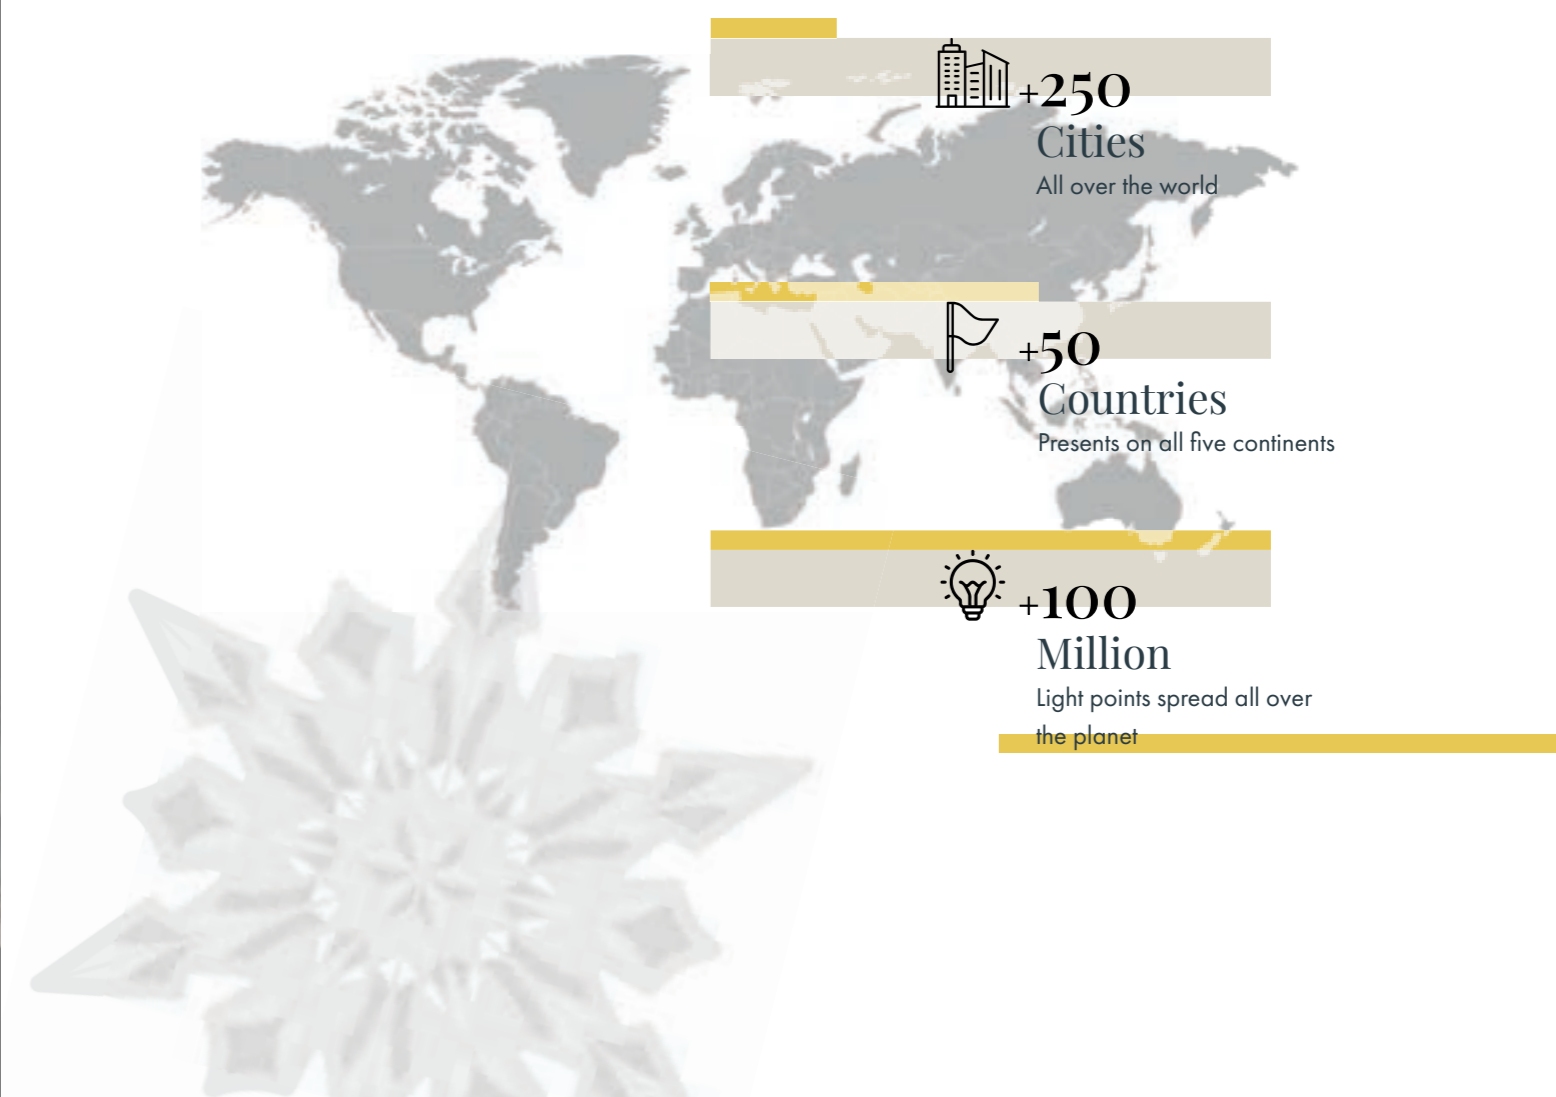

03.

¿Where we are?

Present in all five continents