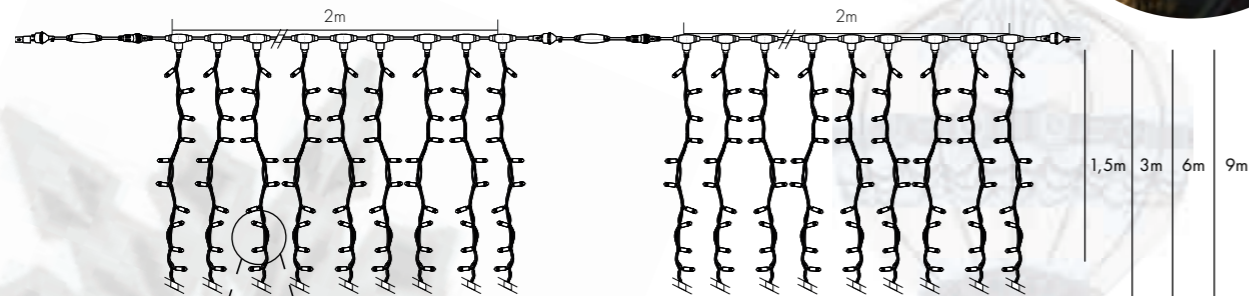

High Quality
Transparent Capsule
White Flash