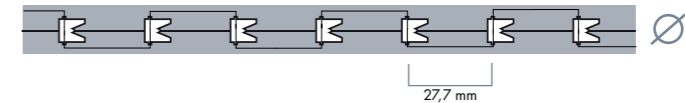

Rope Light ILMEX-LED

Colour Tube 230V 1 m Fixed Light

Horizontal LED
Smooth Texture

↔ Ø 13 mm x 50m ✂ 1m ⚙ 36 LEDs/m
⚡ 27,7mm ⚡ 220-240 V/50 Hz Ⓛ 2,3 W/m ⏪ 50m

Horizontal conical LED

Product details

LED light thread, 13mm, with anti-UV PVC covering and horizontal conical LED for a wide projection angle.

Its colour tube reinforces the decorative effect of the piece during daylight hours. Available in various colours.