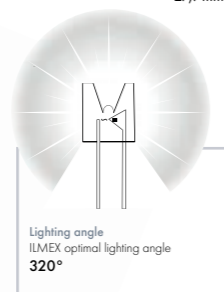

Lighting angle
ILMEX optimal lighting angle
320°

Product details

High quality, robust LED light thread, 13mm, with anti-UV PVC covering and horizontal conical LED for a wide projection angle.

Its colour tube reinforces the decorative effect of the piece during daylight hours. Perfect for installations on the ground or others that are within reach. Available in various colours.

Reference	LED	Lighting
4003118	LED	☐
4003120	LED	☐
4003116	LED	■

📦 Pack: 50m/8,35kg/34 x 34 x 15 cm

▶ Accessories (not included) (more on page i86)

Adaptor to power source	Front connector	Junction connector	Shrinkwrap tube
Colour: White Reference: 4003158 	Colour: Transparent Reference: 4004846 	 Reference: 4002988	Colour: Transparent Reference: 4003132

Power source	Plug end
Length: 1,5m Voltage: 220-240V/50Hz; output 24V Power: 36W Plug: European Reference: 4003262 	Length: 1,5m Voltage: 220-240V/50Hz; output 24V Power: 80W Plug: European Reference: 4003272

🏠 CE IP67 24V