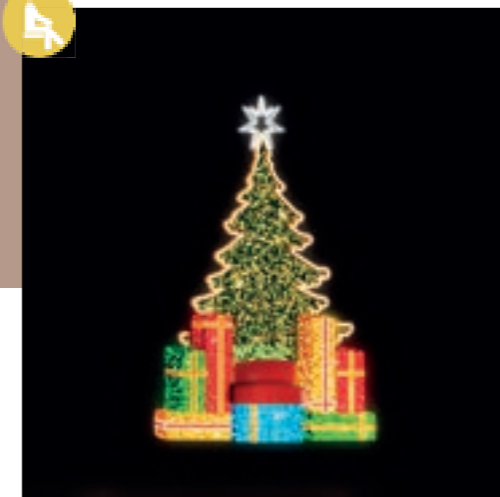

4006469

- ● ● ● ●
- ↔ 180cm ↗ 70cm
- ⬇ 300cm ⚙ kg
- ★ Flash ⚙ Plate
  Golden, red, green and blue Christmas carpet
- ⚡ W