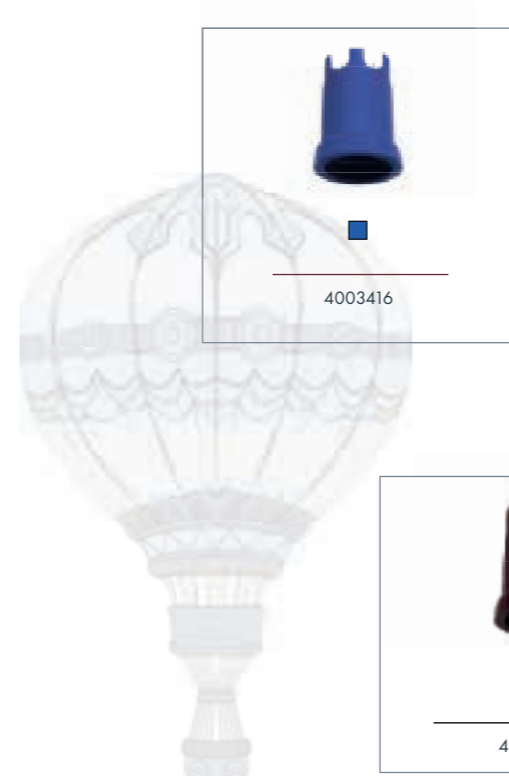

► Accessories (not included) (more on page 186)