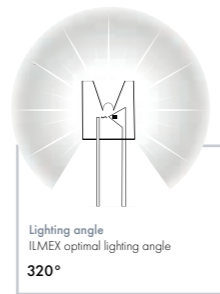

Horizontal conical LED

27,7 m

Lighting angle
ILMEX optimal lighting angle
320°

Product details

High quality, robust LED light thread, 13mm, with anti-UV PVC covering and horizontal conical LED for a wide projection angle and brighter light. Its transparent tube maintains the elegance of the piece even when switched off. Available in various colours.
Perfect for interior and exterior installations that are out of reach.