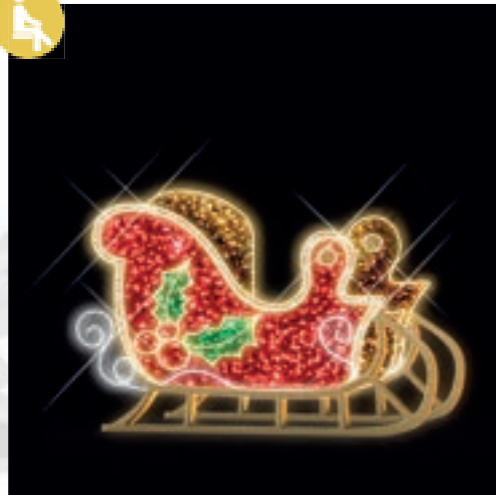

4006486

- ● ● ●
- ↔ 232cm ↕ 110cm ⚡ W
- ⬇ 143cm ⚡ Flash ⚖ kg
- 📦 Golden Christmas carpet
  Red Christmas carpet
  Green Christmas carpet