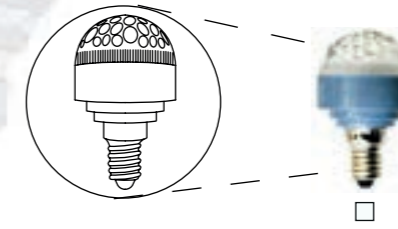

Code	Shape	Base	LEDs	Voltage	Power	Color
4003617	Colmena	E-14	18LEDs	220-240V/50Hz	2W/2VA	White

Pack: 100 uds/2,80kg/30x23x23cm