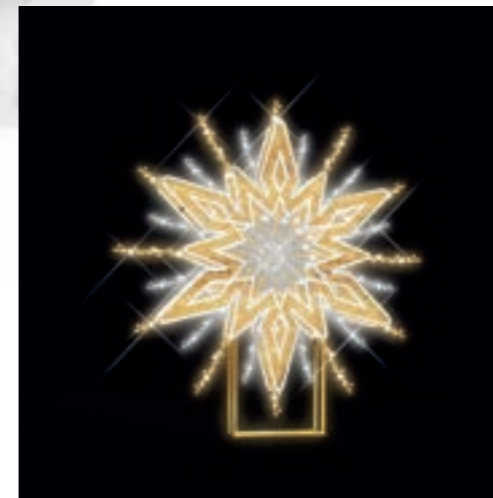

4006435

- ●
- ↔ 200cm ↻ W
- ↕ 180cm ⚖ kg
- ↻ 25cm 📦 Glitter Golden PVC mesh
- ★ Flash