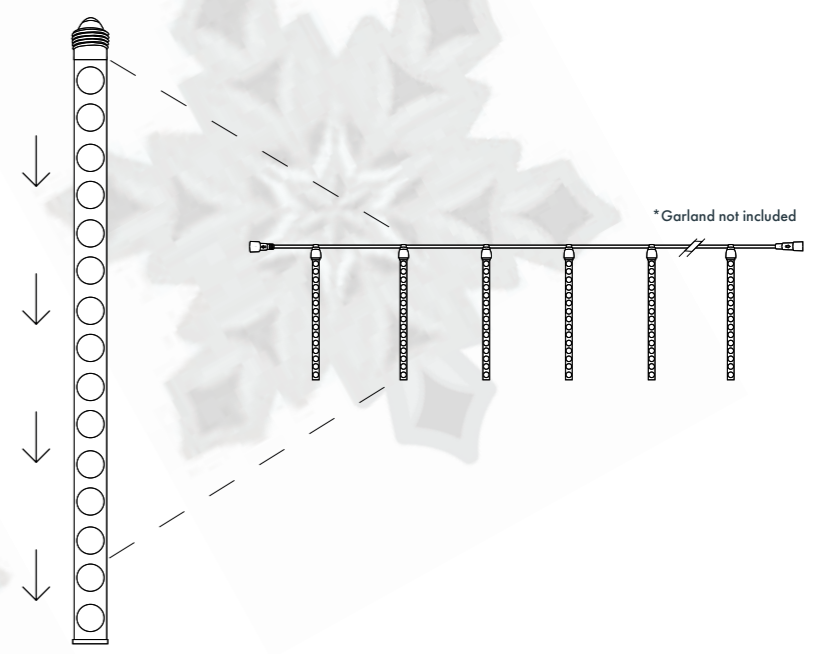

Reference: White cable* 4002972

Snow Tube E-14 230V

Product details

This item provides any installation with subtle movement in an easy, simple way, thanks to its built-in E-14 screw thread. You can interweave it in light features or create a wheel feature with this layout.