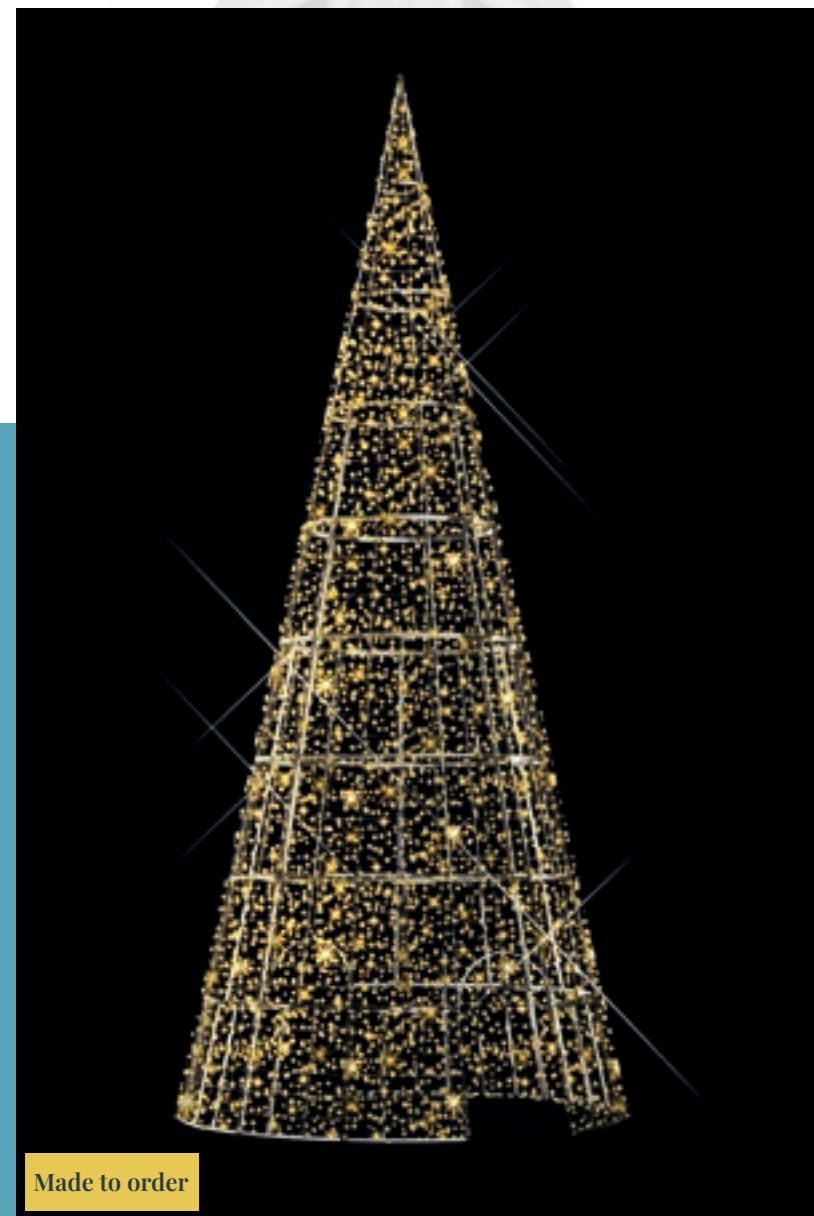

DMX Cone Tree

Made to order

3007063

- ●
- ↔ 6,40m ★ DMX ⚡ 2838,15W
- ⬇️ 16m ⚙️ 6,40m ⚖️ 2257,86kg

3007065

- ●
- ↔ 7,20m ★ DMX ⚡ 3480,75W
- ⬇️ 18m ⚙️ 7,20m ⚖️ 2793,30kg

3007067

- ●
- ↔ 8m ★ DMX ⚡ 4203,68W
- ⬇️ 20m ⚙️ 8m ⚖️ 3363,17kg