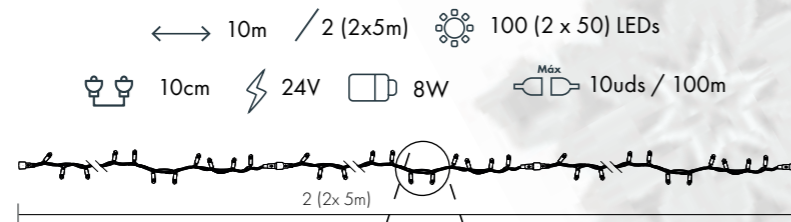

High Quality
Transparent Capsule

PLUS CONNECTION

4003238		
4003240		

Pack: 10pcs/9kg/47 x 42 x 17cm

Product details

The most traditional and versatile format. Made of H03RN-F rubber cable and 3mm DIP LED, it offers a unique combination of robustness for installation on trees or other rough surfaces and low voltage for installations within reach.

Despite being a low-voltage format, its reinforced capsule has been designed to project its light while assuring long-lasting use in exteriors.