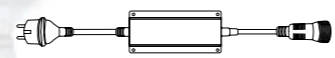

Power source

Lenght: 1,5m	Lenght: 1,5m	Lenght: 1,5m	Lenght: 1,5m
Voltage: 220-240V/50Hz; output 24V	Voltage: 220-240V/50Hz; output 24V	Voltage: 220-240V/50Hz; output 24V	Voltage: 220-240V/50Hz; output 24V
Power: 36W	Power: 80W	Power: 120W	Power: 240W
Plug: European	Plug: European	Plug: European	Plug: European
Reference: 4003262	Reference: 4003272	Reference: 4003264	Reference: 4003266