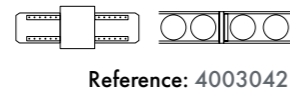

Junction connector