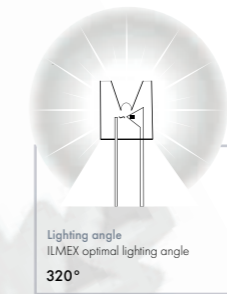

↔ Ø 13 mm x 50 m ✂ 1m ⚙ 36 LEDs/m
 ⚡ 27,7 m ⚡ 220-240 V/50 Hz ⚡ 3,6W/m ⚡ Máx 100m

Horizontal conical LED

27,7 m

Lighting angle
ILMEX optimal lighting angle
320°

Product details

High quality, robust LED light thread, 13mm, with anti-UV PVC covering and horizontal conical LED for a wide projection angle and brighter light. Its transparent tube maintains the elegance of the piece even when switched off. Available in various colours.
Perfect for interior and exterior installations that are out of reach.