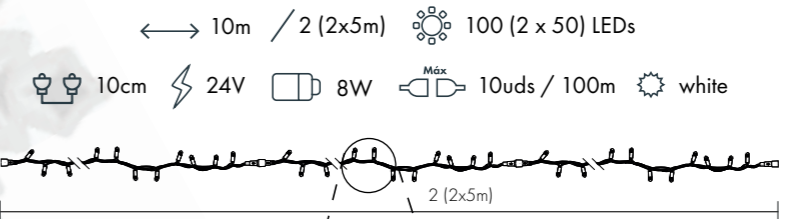

High Quality
Transparent Capsule
White Flash