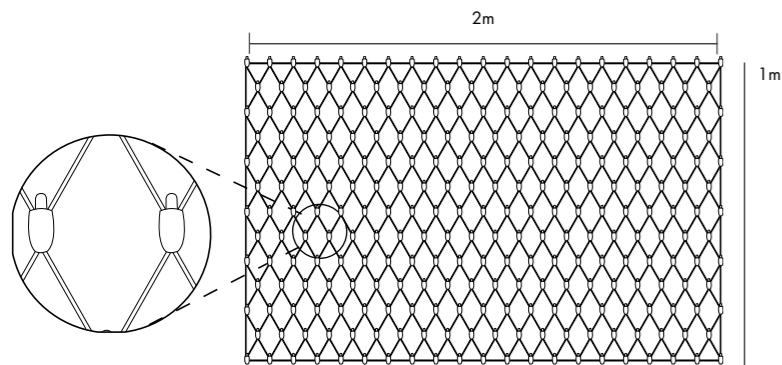

Professional Use
Transparent Capsule