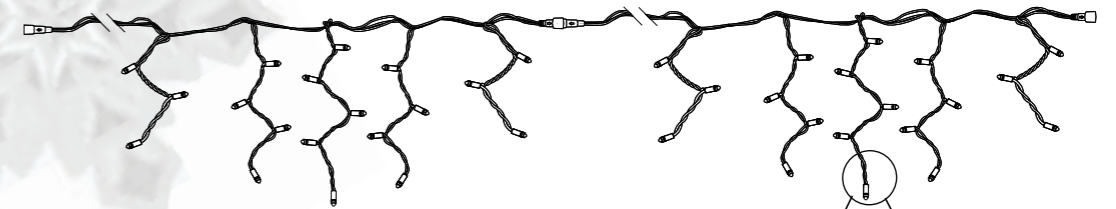

Flashing Curtain Light ILMEX-LED

3m 2 sections 230V Rubber Cable

High Quality
Transparent Capsule

Product details

The best, most competitive solution for decorating and lighting large areas with the shortest installation times. Perfect for interior and exterior installations that are out of reach. The 20% flash effect of its light points is highly dynamic and elegant.

With resolution of 10x10cm and H03RN-F cable, its 3mm DIP LED is laid out uniformly over the whole surface to simulate the effect of ice stalactites.

PLUS CONNECTION

Code	Length	Resolution	LEDs	LED Spacing	Voltage	Power	LED Spacing	LED Spacing	LED Spacing	LED Spacing	LED Spacing	LED Spacing
4002935	3 x 0,5m (Max:0,5 / Min:0,3m)	2(2 x 1,5m)	30	114 (2x57) LEDs	10cm	220-240V/50Hz	8W	5uds/15m	3-4-5-4-3	LED	LED	LED
4002937	3 x 0,5m (Max:0,5 / Min:0,3m)	2(2 x 1,5m)	30	114 (2x57) LEDs	10cm	220-240V/50Hz	8W	5uds/15m	3-4-5-4-3	LED	LED	LED
4003312	3x1,2m (Max 1,2m/ Min 0,6m)	2(2 x 1,5m)	24	228 (2x114) LEDs	10cm	220-240V/50Hz	13,8W	5uds/15m	6-8-10-12-10-11	LED	LED	LED
4003314	3x1,2m (Max 1,2m/ Min 0,6m)	2(2 x 1,5m)	24	228 (2x114) LEDs	10cm	220-240V/50Hz	13,8W	5uds/15m	6-8-10-12-10-11	LED	LED	LED

Pack: 5pcs/9.1kg/62 x 26 x 25cm

(more on page 186) (not included) Accessories ◀

Power cable

Lenght: 1,5m Voltage: 220-240V/50Hz Plug: France Reference: White cable* 4003950	Lenght: 1,5m Voltage: 220-240V/50Hz Plug: United Kingdom Reference: Black cable* 4002943	Lenght: 1,5m Voltage: 220-240V/50Hz Plug: European Reference: Black cable* 4003948	Lenght: 1,5m Voltage: 220-240V/50Hz Plug: European Reference: White cable* 4002972