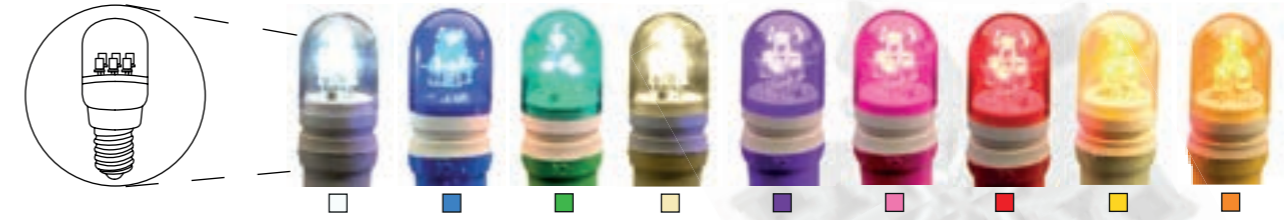

ILMEX-LED Bulbs

Bulbs ILMEX-LED E-14 6LEDs 230V

High Quality

Barcode	Shape	Base	LEDs	Voltage	Power	LED Icon
4003352	Smooth	E-14	6LEDs	220-240V/50Hz	0,5W/4,5VA	
4003354	Smooth	E-14	6LEDs	220-240V/50Hz	0,5W/4,5VA	
4003344	Smooth	E-14	6LEDs	220-240V/50Hz	0,5W/4,5VA	
4003346	Smooth	E-14	6LEDs	220-240V/50Hz	0,5W/4,5VA	
4003350	Smooth	E-14	6LEDs	220-240V/50Hz	0,5W/4,5VA	
4003358	Smooth	E-14	6LEDs	220-240V/50Hz	0,5W/4,5VA	
4003356	Smooth	E-14	6LEDs	220-240V/50Hz	0,5W/4,5VA	
4003342	Smooth	E-14	6LEDs	220-240V/50Hz	0,5W/4,5VA	
4003348	Smooth	E-14	6LEDs	220-240V/50Hz	0,5W/4,5VA	

Pack: 1000 uds/15kg/47,50x25,50x33,50cm