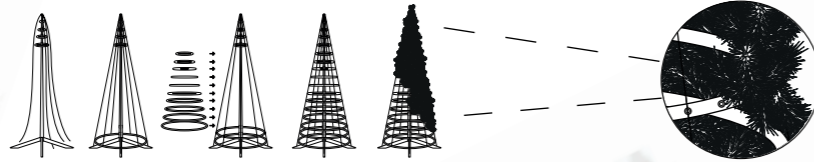

Large scale trees

High Quality
Traditional Structure
Easy Assembly

Ilmex has a classic line of real trees available in various different sizes. With a traditional shape and a visible metal base, this tree allows large spaces to be decorated quickly and economically, requiring little storage space.