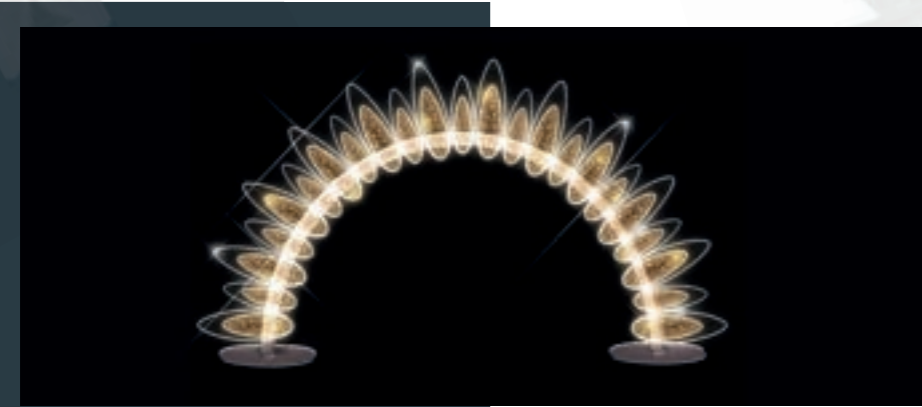

4006516

- ●
- ↔ 680cm ⚡ W
- ⬇ 410cm ⚖ kg
- ⚡ 120cm 📦
- ★ Fixed light