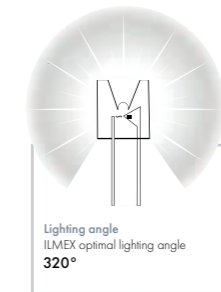

Code	LED	Lighting
4002968	LED	☐
4002970	LED	☐

Ⓛ Pack: 50m/8,35kg/34 x 34 x 15 cm

(more on page 186) (not included) Accessories ▶

Power cable

Lenght: 1,5m
Voltage: 220-240V/50Hz
Plug: European
Reference: Gray cable* 4003070
Reference: White cable* 4003068

Plug end

Reference: 4002758

Lenght: 1,5m
Voltage: 220-240V/50Hz
Plug: United Kingdom
Reference: Gray cable* 4002787

Junction connector

Reference: 4002760

Front connector

Reference: 4002988

Shrinkwrap tube

Colour: Transparent
Reference: 4003132