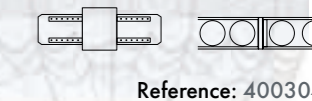

Junction connector