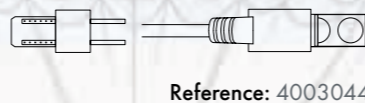

From connector