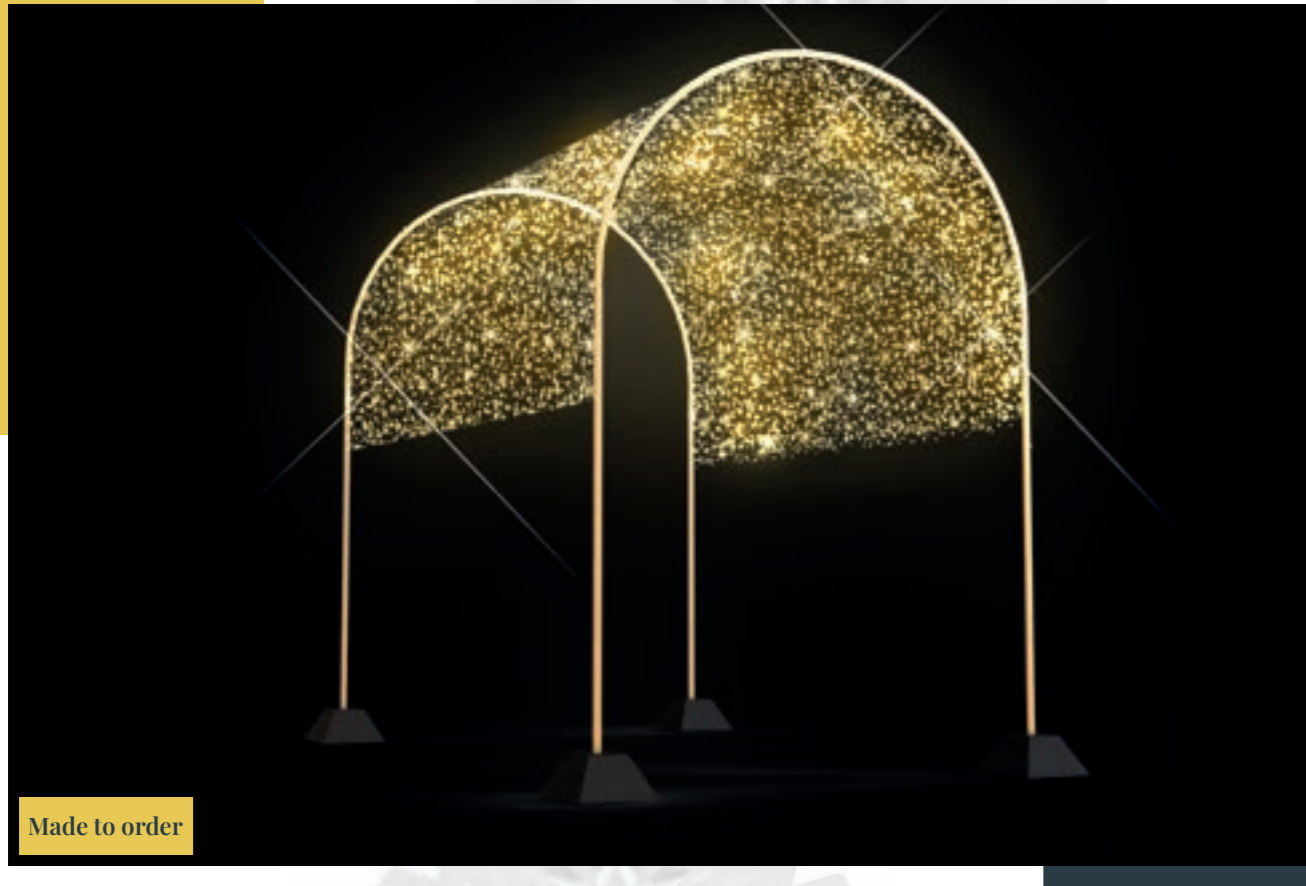

DMX Tunnel

Made to order

3007102

- ☐ ☒
- ☒ 7m   ☒ DMX   ☒ 655W
- ☒ 8,7m   ☒ 10m   ☒ 1149,5kg

Product details

Walkthrough arched tunnel with canopy made of high-quality heavy-duty aluminium, designed for quick assembly and dismantling. This fir tree features a DMX show to enable channels to be synchronised with music to create 360-degree experiences. As this is an item made to order, you can customise it with light features and decorative items or change the LED colour. Talk to your sales representative about all your available options.