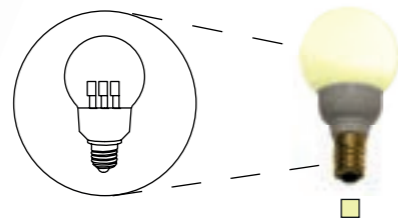

Milky Bulb ILMEX-LED

Bulb ILMEX-LED E-14 6 LEDs 24V

Code	Shape	Base	LEDs	Voltage	Power	Color
4003621	Spherical	E-14	6LEDs	24V	1W/1,1VA	White

Pack: 250 uds/9kg/52x26x40cm