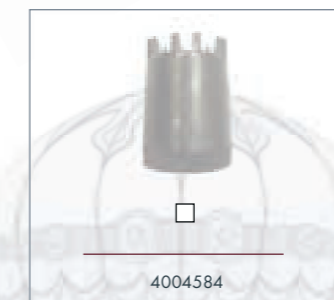

► Accessories (not included) (more on page 186)