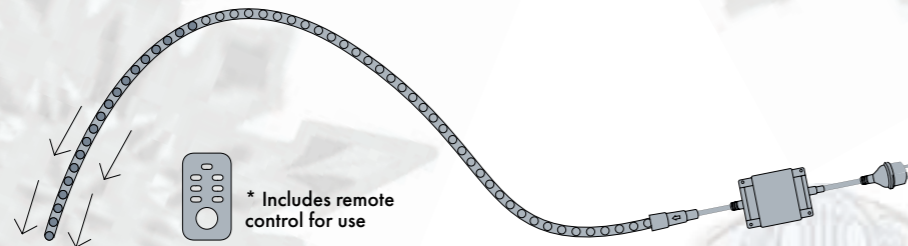

4002795	14 x 8mm x 2m	96LEDs	20mm	220-240V/50Hz	15W	LED	☐

Pack: 10sets/9,4kg/46 x 37 x 24cm

4002797	14 x 8mm x 5m	300LEDs	20mm	220-240V/50Hz	37,5W	LED	☐

Pack: 10sets/10.5kg/52 x 37 x 34cm