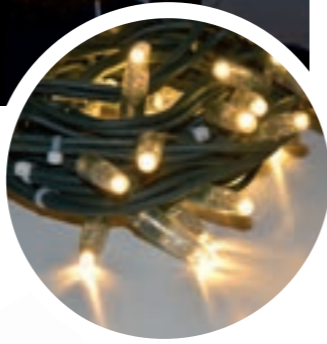

All its light points flash with different timings, creating a fizzing effect for the piece or part containing it.

Accessories (not included) (more on page 186)

Power cable

Lenght: 1,5m	Lenght: 1,5m	Lenght: 1,5m	Lenght: 1,5m
Voltage: 220-240V/50Hz	Voltage: 220-240V/50Hz	Voltage: 220-240V/50Hz	Voltage: 220-240V/50Hz
Plug: European	Plug: European	Plug: United Kingdom	Plug: France
Reference: White cable* 4002972	Reference: Black cable* 4003948	Reference: Black cable* 4002943	Reference: White cable* 4003950