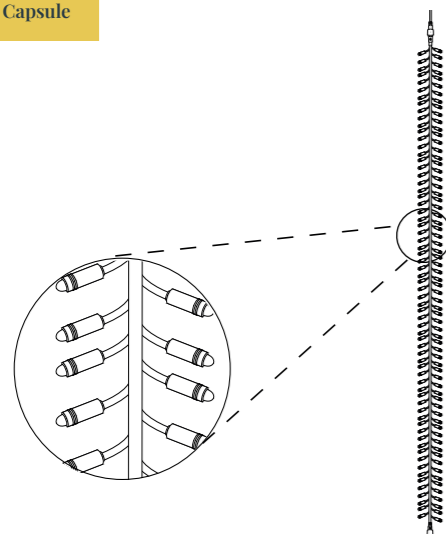

High Quality
Transparent Capsule