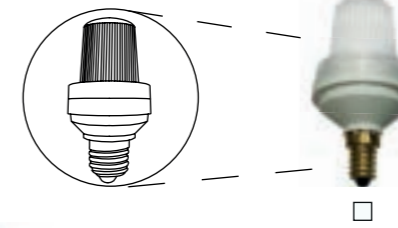

Code	Shape	Base	LEDs	Voltage	Power	Color
4003619	Cup	E-14	8LEDs	220-240V/50Hz	1W/1,1VA	White

Pack: 250 uds/9kg/52x26x40cm

SMD Bulb ILMEX-LED E-14 18LEDs 230V