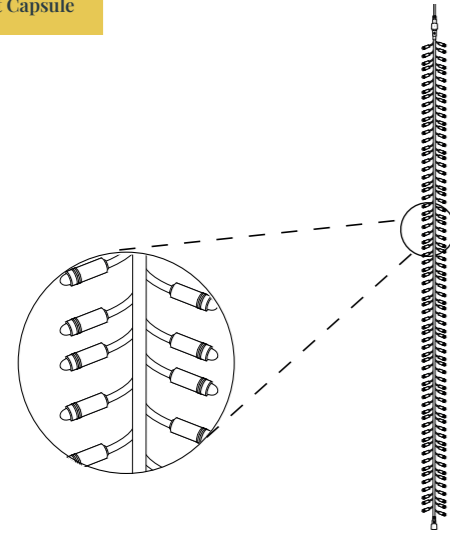

High Quality
Transparent Capsule

Product details

With more light density than usual, 60 LEDs/m, this product is also made with H03RN-F rubber cable and 3mm DIP LED. Perfect for indoor and outdoor applications out of reach.

Compatible with all products in the Plus collection.

PLUS CONNECTION

4004808	2m	120 LEDs	220-240V/50Hz	8W	10uds/20m		
4004810	2m	120 LEDs	220-240V/50Hz	8W	10uds/20m		

Pack: 10uds/7.2kg/52 x 26 x 20cm

► Accessories (not included) (more on page 186)

Power cable

Lenght: 1,5m	Lenght: 1,5m	Lenght: 1,5m	Lenght: 1,5m
Voltage: 220-240V/50Hz	Voltage: 220-240V/50Hz	Voltage: 220-240V/50Hz	Voltage: 220-240V/50Hz
Plug: European	Plug: European	Plug: United Kingdom	Plug: France
Reference: White cable* 4002972	Reference: Black cable* 4003948	Reference: Black cable* 4002943	Reference: White cable* 4003950