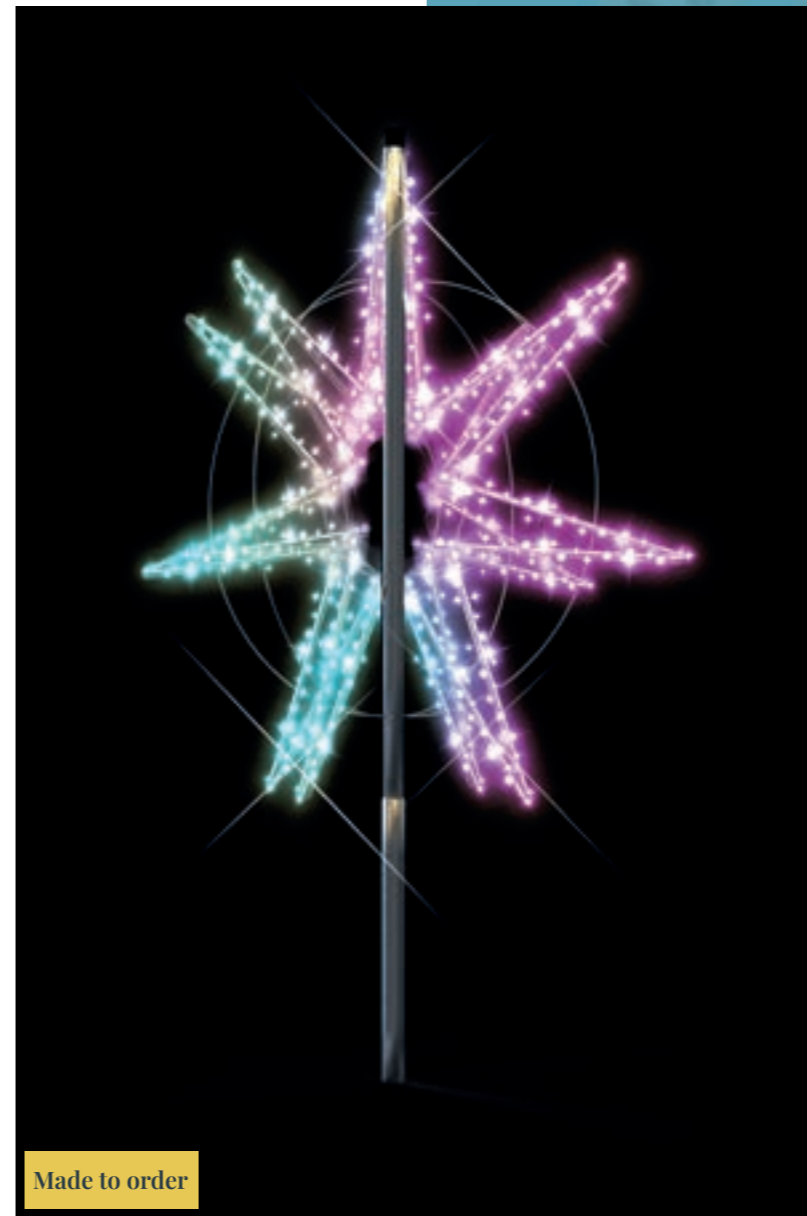

DMX Star

3007017

- ●
- ↔ 2m ★ DMX ⚡ 93W
- ⬇ 2m ↻ 2m ⚖ 22kg

Made to order

Product details

A high-quality light star designed to crown your Christmas tree. Made of high-quality heavy-duty aluminium. This star features built-in DMX technology, so its light can be synchronised with your chosen music, creating stunning 360-degree visual effects. As this is a customisable item made to order, you can choose from among a wide range of colours and finishes. For more options and customisable features, talk to your sales representative.

Pixel Star

3006773

- ●
- ↔ 2m ★ Pixel ⚡ 193W
- ⬇ 2m ↻ 2m ⚖ 22kg

Made to order

Product details

A high-quality light star designed to crown your Christmas tree. Made of high-quality heavy-duty aluminium. This star features RGB pixel technology, so its light can be synchronised with your chosen music, creating stunning 360-degree visual effects. As this is a customisable item made to order, you can choose from among a wide range of colours and finishes. For more options and customisable features, talk to your sales representative.