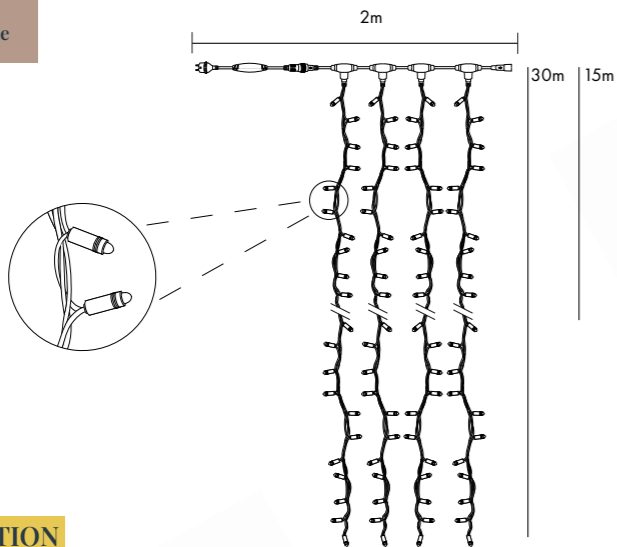

High Quality
Transparent Capsule