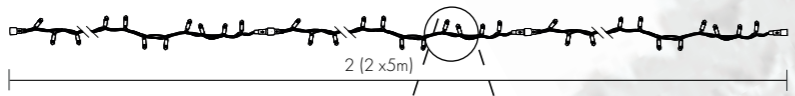

PLUS CONNECTION

Reference	LED	Flash
4003252	LED	☒
4003248	LED	☑
4003250	LED	☒
4003246	LED	☑
4003258	LED	☒
4003256	LED	☒
4003254	LED	☒