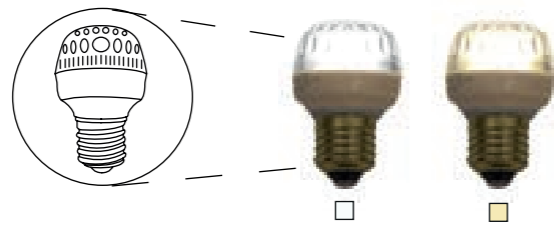

ILMEX-LED Bulbs

High Quality

A wide selection of E-14 and E-27 screw bulbs with LED technology to recreate the vintage effect of incandescent lights but with all the advantages of LED technology.

SMD Bulbs ILMEX-LED E-27 14 LEDs 230V

Barcode	Shape	Base	LEDs	Voltage	Power	LED Icon
4003565	Honeycomb	E-27	14LEDs	220-240V/50Hz	2W/4,5VA	
4003448	Honeycomb	E-27	14LEDs	220-240V/50Hz	2W/4,5VA	

Pack: 250 uds/10kg/52x26x40cm