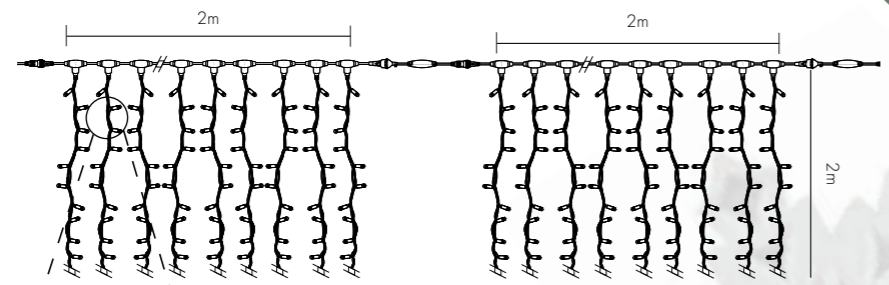

2m 1 section 24V PVC Cable

High Quality
Transparent Capsule

Product details

The best, most competitive solution for decorating and lighting large areas with the shortest installation times. Perfect for interior and exterior installations that are out of reach.