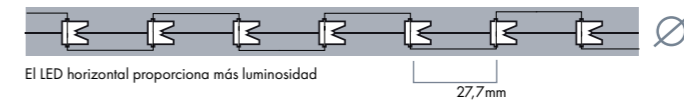

Horizontal LED
Smooth Texture

↔ Ø 13mm x 50m ✂ 10cm ⚙ 36 LEDs/m
💡 27,7mm ⚡ 24V 🔋 2,3W/m ➡^{Max} 50m

Horizontal conical LED