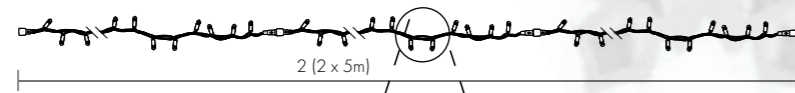

High Quality
Transparent Capsule

↔ 10m / 2 (2x5m) 100 (2 x 50) LEDs
10cm 36V 8W Max 10 uds / 100m

PLUS CONNECTION

4002560		☒
4002911		☒

Pack: 20uds/10,5kg/ 52 x 38 x 26cm

Product details

The most traditional and versatile format. Made of H03VH7-H PVC cable and 3mm DIP LED, with a more subtle appearance for interior decorations that are within reach.

Despite being a low-voltage format, its reinforced capsule has been designed to project its light while assuring long-lasting use in exteriors.