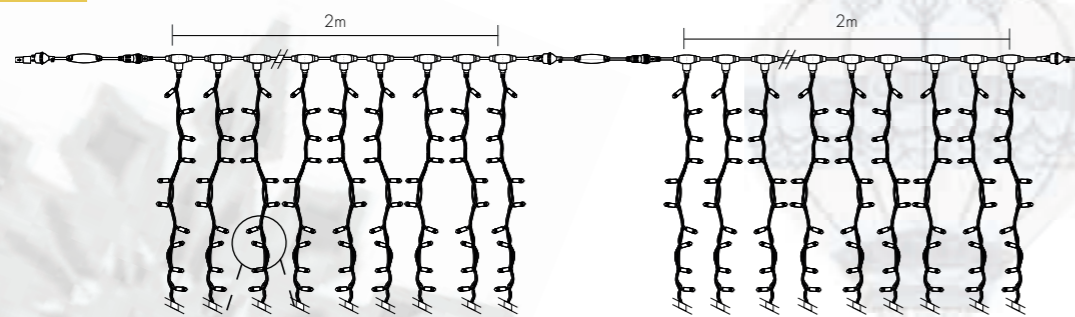

High Quality
Transparent Capsule