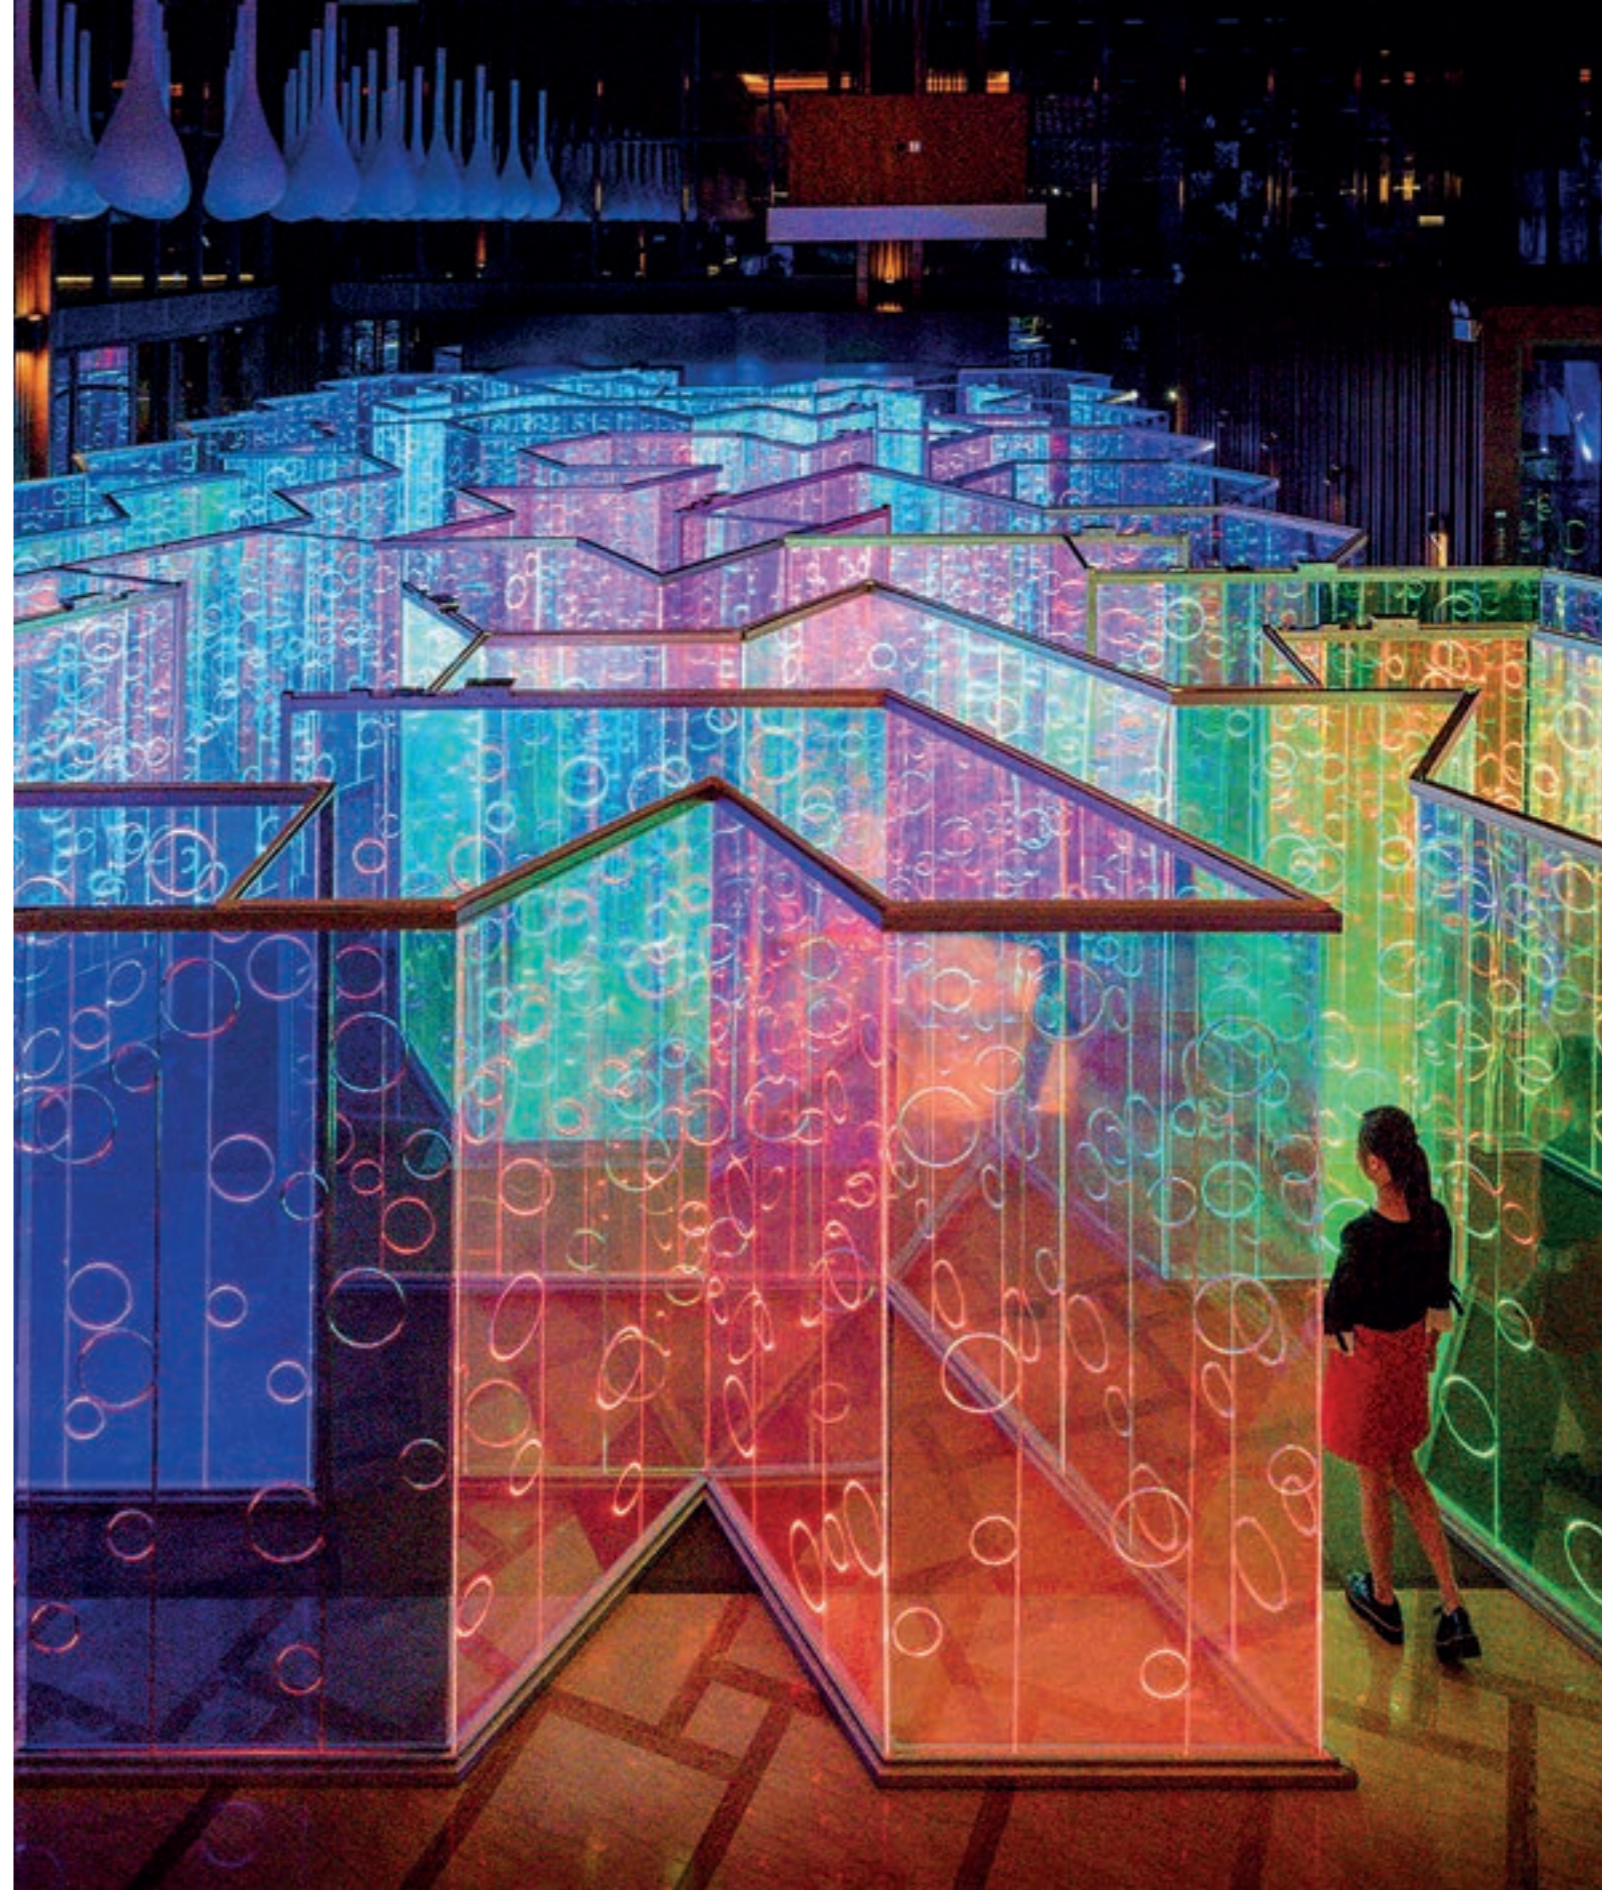

Innovation

At Ilmex, we strongly believe in and support innovation. We want to help you experience something unique, thanks to the **latest technologies and industry trends**. That's why we design entirely new and innovative products, backed by cutting-edge technologies, to create a unique immersive experience for the audience.

Fully customized musical light shows, spectacular large-format and walkthrough motifs, use of the latest generation LED pixel technology, elements with decorative effects both day and night, interactivity, and designs inspired by the latest trends.

We are innovation and creativity