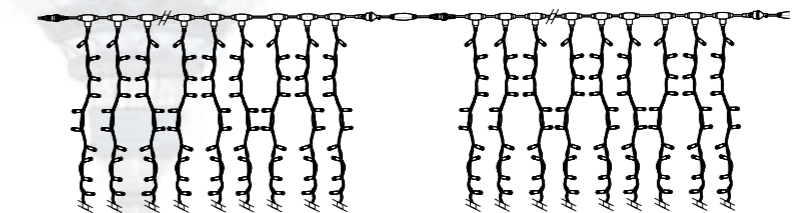

► Accesories (not included) (more on page 186)

RGBWW controller

Length: 1,5m

Voltage: 220-240V/ 50Hz

Reference: 4002564

*Includes remote control for its use