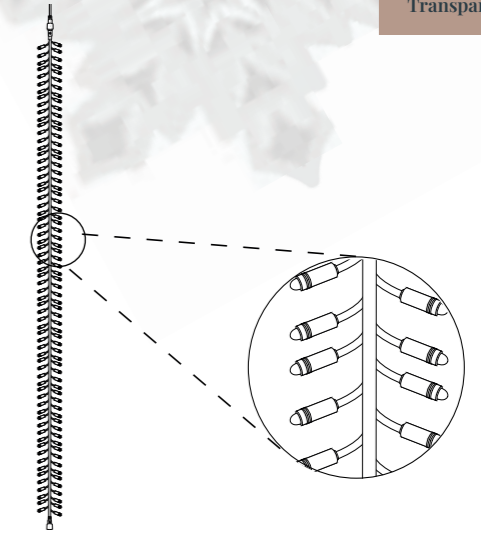

High Quality
Transparent Capsule