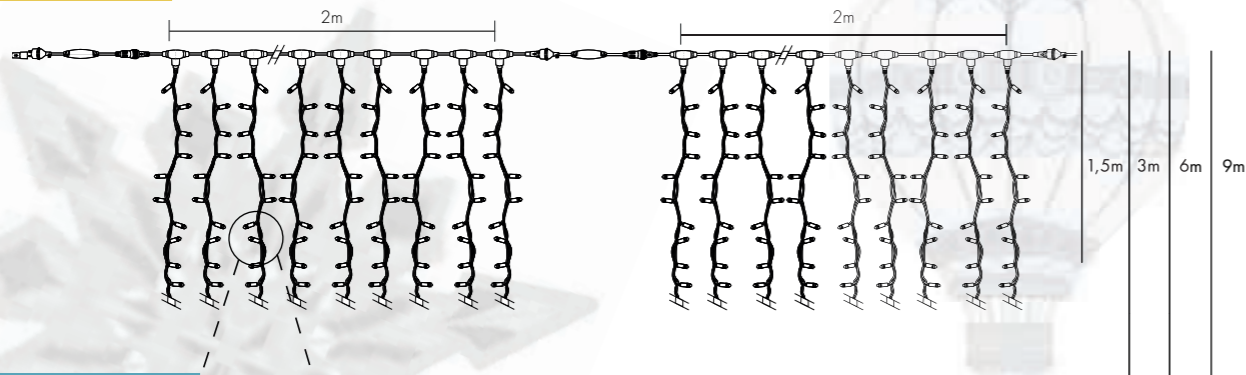

2m 1 section 230V Fixed Light Rubber Cable

High Quality
Transparent Capsule

PLUS CONNECTION

Product details

The best, most competitive solution for decorating and lighting large areas with the shortest installation times. Perfect for interior and exterior installations that are out of reach.