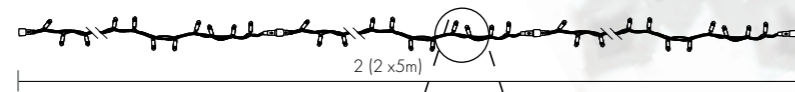

High Quality
Transparent Capsule
White Flash

↔ 10m / 2 (2 x 5m) 100 (2 x 50) LEDs
10cm 220-240 V/50 Hz 8W Máx 10uds / 100m white

PLUS CONNECTION

4003214	LED	

Pack: 10 pcs/9.1kg/47 x 42 x 17cm

Product details

The most traditional and versatile format. Made of H03RN-F rubber cable with 3mm DIP LED to assure a high level of watertightness for use under all kinds of weather conditions.

All its light points flash with different timings, creating a fizzing effect for the piece or part containing it.